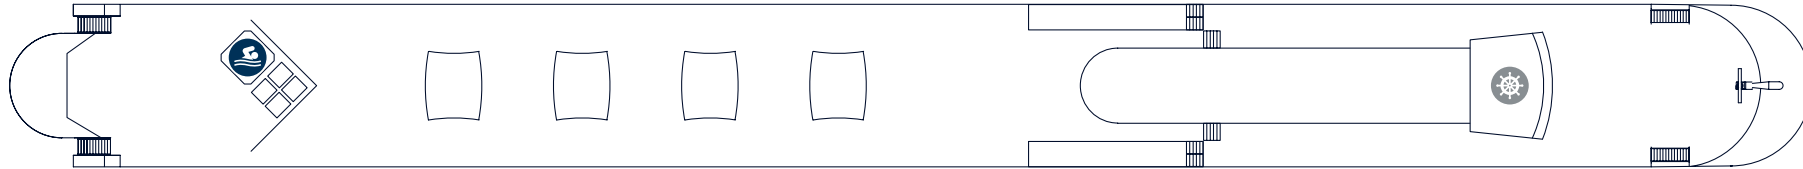

MS Gloria

Deckplan | Deck plan

Sonnendeck | Sun deck

Diamant Deck | Diamond Deck No. 300

Rubin Deck | Ruby Deck No. 200

Smaragd Deck | Emerald Deck No. 100

Legende

- Eingang
- Aufzug
- Rezeption
- Travel Desk
- Bordshop
- Restaurant
- Bar
- Bistro
- Panoramasalon
- Pool
- Sauna
- Wellness
- Wellness
- WC
- Küche
- Steuerhaus
- Besatzung
- Zweitbettkabine¹
- Zweitbettkabine²
- Junior Suite¹

Key

- Entrance
- Elevator
- Reception Desk
- Travel Desk
- Bordshop
- Restaurant
- Bar
- Bistro
- Panorama Salon
- Pool
- Sauna
- Wellness
- Restrooms
- Kitchen
- Wheelhouse
- Crew
- Double Cabin¹
- Double Cabin²
- Junior Suite¹