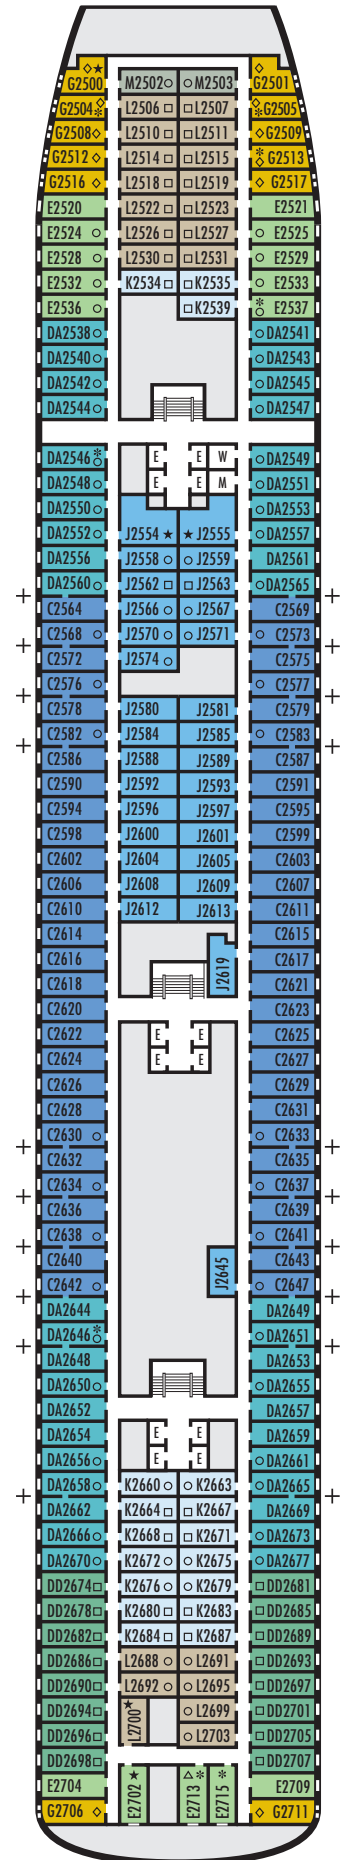

- Quad (2 lower beds, 1 sofa bed, 1 upper)
- Triple (2 lower beds, 1 sofa bed)
- ☆ 2 lower beds not convertible to a queen-size
- △ Partial sea view
- × Fully obstructed view
- Shower only
- Bathtub & shower
- + Connecting rooms
- These staterooms have portholes instead of windows

ACCESSIBILITY STATEROOM SYMBOL LEGEND

- ♿ **Fully Accessible:** Suites B7088, B7087, B6228 & B6225 and stateroom EE3429 have a roll-in shower only
- ▼ **Fully Accessible with Single Side Approach:** Suite SA7034 has a bathtub & roll-in shower. Staterooms DA6104, G1805 & G1804 have a roll-in shower only.
- ★ **Ambulatory Accessible:** Staterooms EE3396, EE3391, HH3431, HH3430, E2702, L2700, J2555, J2554, G2500, FF1964, FF1955, G1807 & G1806 have a roll-in shower only

For more information regarding accessibility features on our ships please visit the [Accessibility](#) section of our website.

OCEAN-VIEW STATEROOMS

C
Large: 2 lower beds convertible to 1 queen-size bed, shower.
Approximately 140–319 sq. ft.

DA DD E
Large: 2 lower beds convertible to 1 queen-size bed, bathtub & shower.
Approximately 140–319 sq. ft.

G
Large: 2 lower beds convertible to 1 queen-size bed, bathtub & shower. All G-category staterooms have portholes.
Approximately 140–319 sq. ft.

INTERIOR STATEROOMS

J K L M
Large: 2 lower beds convertible to 1 queen-size bed, shower.
Approximately 182–293 sq. ft.

DECK 2—MAIN DECK Staterooms 2500–2715

Main Deck