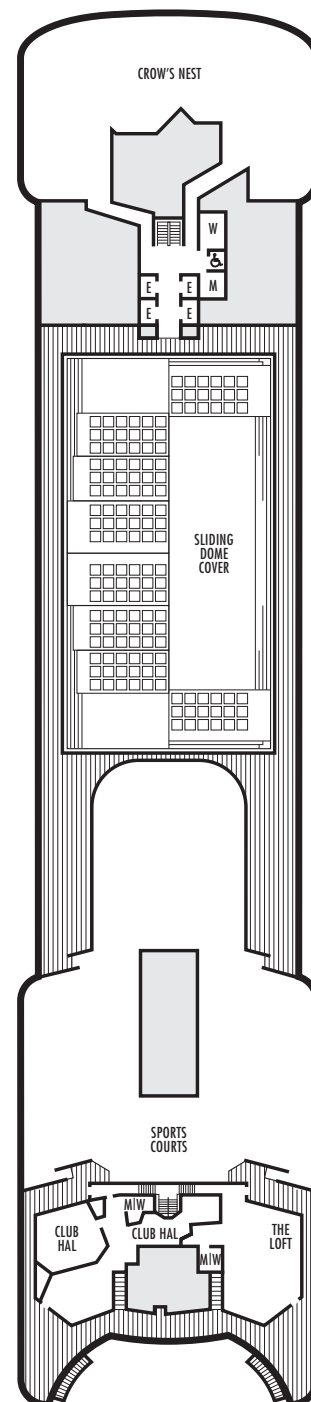

DECK PLANS & STATEROOMS

The deck plans are color-coded by category of stateroom, and the category letter precedes the stateroom number in each room. All staterooms are equipped with flat-panel television, DVD player, telephone and multichannel music.

Important Note: Not all staterooms within each category have the same furniture configuration and/or facilities. Appropriate symbols within the rooms on the deck plans describe differences from the stateroom descriptions below.

All information is subject to change.

STATEROOM SYMBOL LEGEND

- Quad (2 lower beds, 1 sofa bed, 1 upper)
- Triple (2 lower beds, 1 sofa bed)
- ☆ 2 lower beds not convertible to a queen-size
- △ Partial sea view
- × Fully obstructed view
- Shower only
- Bathtub & shower
- + Connecting rooms
- These staterooms have portholes instead of windows

ACCESSIBILITY STATEROOM SYMBOL LEGEND

- ♿ **Fully Accessible:** Suites B7088, B7087, B6228 & B6225 and stateroom EE3429 have a roll-in shower only
- ▼ **Fully Accessible with Single Side Approach:** Suite SA7034 has a bathtub & roll-in shower. Staterooms DA6104, G1805 & G1804 have a roll-in shower only.
- ★ **Ambulatory Accessible:** Staterooms EE3396, EE3391, HH3431, HH3430, E2702, L2700, J2555, J2554, G2500, FF1964, FF1955, G1807 & G1806 have a roll-in shower only

For more information regarding accessibility features on our ships please visit the [Accessibility](#) section of our website.

Sports Deck