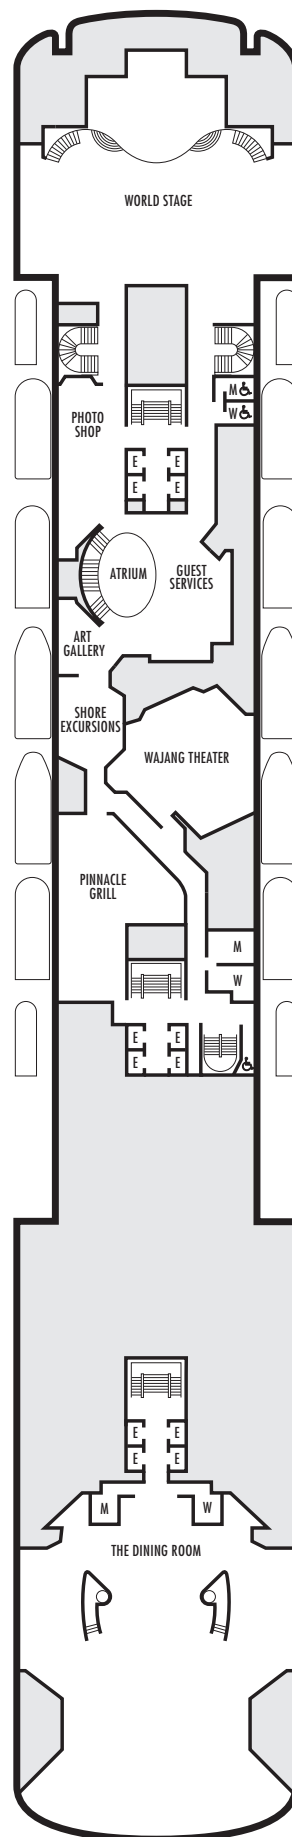

DECK 4—PROMENADE DECK