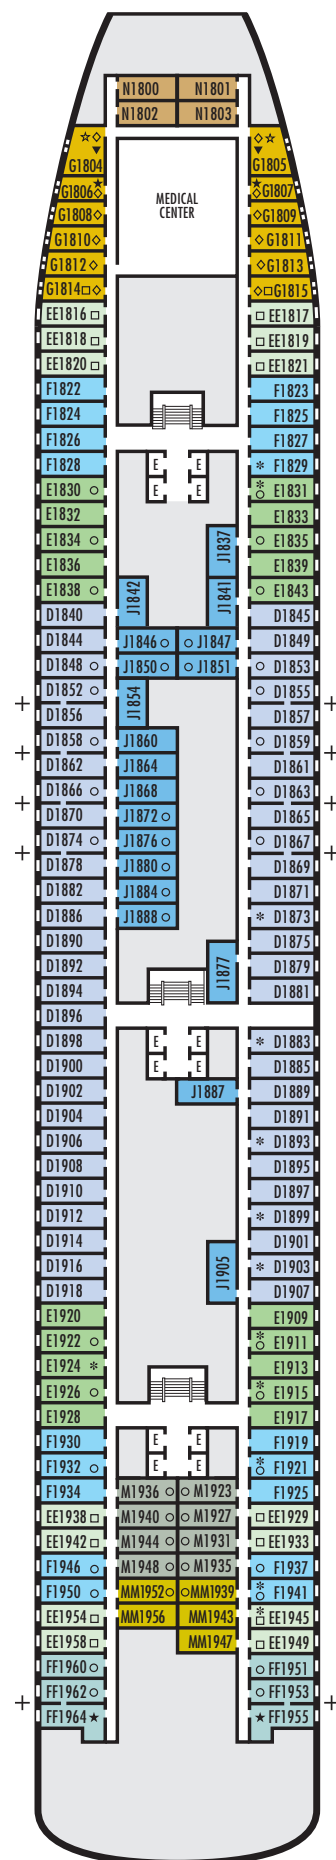

ZAANDAM

DECK PLANS & STATEROOMS

The deck plans are color-coded by category of stateroom, and the category letter precedes the stateroom number in each room. All staterooms are equipped with flat-panel television, DVD player, telephone and multichannel music.

Important Note: Not all staterooms within each category have the same furniture configuration and/or facilities. Appropriate symbols within the rooms on the deck plans describe differences from the stateroom descriptions below.

All information is subject to change.

STATEROOM SYMBOL LEGEND

- Quad (2 lower beds, 1 sofa bed, 1 upper)
- Triple (2 lower beds, 1 sofa bed)
- ☆ 2 lower beds not convertible to a queen-size
- △ Partial sea view
- X Fully obstructed view
- Shower only
- Bathtub & shower
- + Connecting rooms
- These staterooms have portholes instead of windows

ACCESSIBILITY STATEROOM SYMBOL LEGEND

- ♿ **Fully Accessible:** Suites B7088, B7087, B6228 & B6225 and stateroom EE3429 have a roll-in shower only
- ▼ **Fully Accessible with Single Side Approach:** Suite SA7034 has a bathtub & roll-in shower. Staterooms DA6104, G1805 & G1804 have a roll-in shower only.
- ★ **Ambulatory Accessible:** Staterooms EE3396, EE3391, HH3431, HH3430, E2702, L2700, J2555, J2554, G2500, FF1964, FF1955, G1807 & G1806 have a roll-in shower only

For more information regarding accessibility features on our ships please visit the [Accessibility](#) section of our website.

OCEAN-VIEW STATEROOMS

D E EE F FF

Large: 2 lower beds convertible to 1 queen-size bed, bathtub & shower. Approximately 140–319 sq. ft.

G

Large: 2 lower beds convertible to 1 queen-size bed, bathtub & shower. All G-category staterooms have portholes. Approximately 140–319 sq. ft.

INTERIOR STATEROOMS

J M MM N