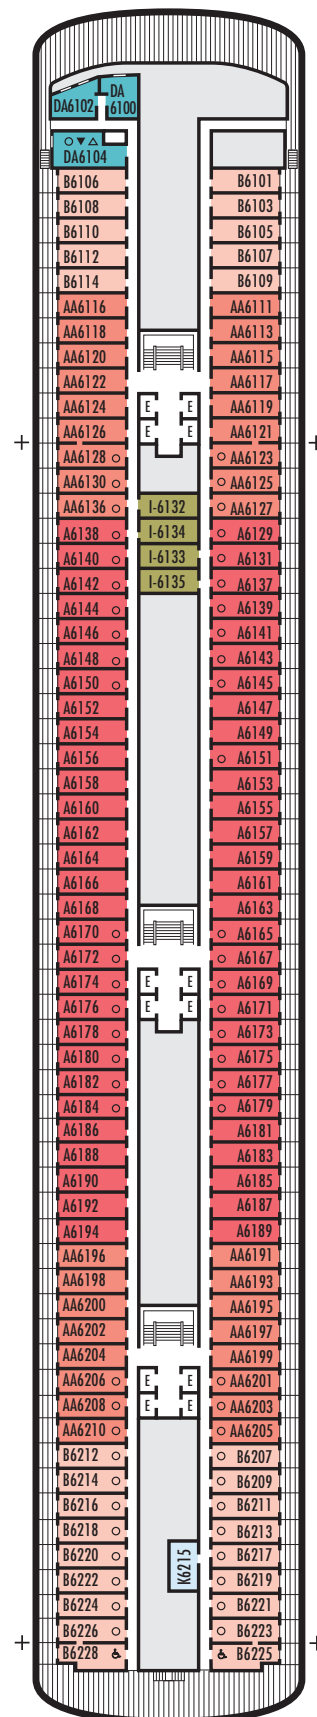

ZAANDAM

DECK PLANS & STATEROOMS

The deck plans are color-coded by category of stateroom, and the category letter precedes the stateroom number in each room. All staterooms are equipped with flat-panel television, DVD player, telephone and multichannel music.

Important Note: Not all staterooms within each category have the same furniture configuration and/or facilities. Appropriate symbols within the rooms on the deck plans describe differences from the stateroom descriptions below.

All information is subject to change.

STATEROOM SYMBOL LEGEND

- Quad (2 lower beds, 1 sofa bed, 1 upper)
- Triple (2 lower beds, 1 sofa bed)
- ☆ 2 lower beds not convertible to a queen-size
- △ Partial sea view
- X Fully obstructed view
- Shower only
- Bathtub & shower
- + Connecting rooms
- These staterooms have portholes instead of windows

ACCESSIBILITY STATEROOM SYMBOL LEGEND

- ♿ **Fully Accessible:** Suites B7088, B7087, B6228 & B6225 and stateroom EE3429 have a roll-in shower only
- ▼ **Fully Accessible with Single Side Approach:** Suite SA7034 has a bathtub & roll-in shower. Staterooms DA6104, G1805 & G1804 have a roll-in shower only.
- ★ **Ambulatory Accessible:** Staterooms EE3396, EE3391, HH3431, HH3430, E2702, L2700, J2555, J2554, G2500, FF1964, FF1955, G1807 & G1806 have a roll-in shower only

For more information regarding accessibility features on our ships please visit the [Accessibility](#) section of our website.

VERANDAH SUITES

■ A ■ AA ■ B

Vista Suites: 2 lower beds convertible to 1 queen-size bed, whirlpool bath & shower, sitting area, private verandah, mini-bar, refrigerator, floor-to-ceiling windows.
Approximately 297–379 sq. ft. including verandah.

OCEAN-VIEW STATEROOMS

■ DA