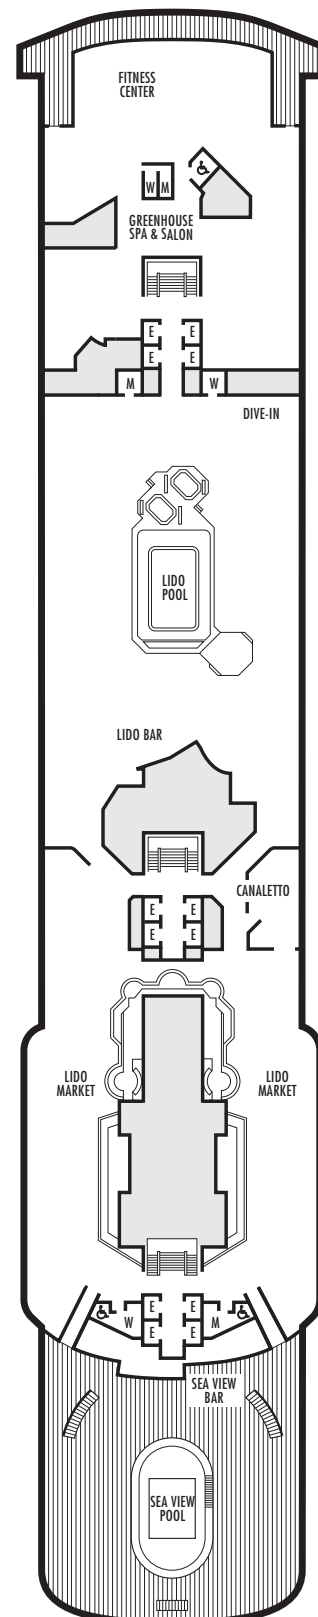

ZAANDAM

DECK PLANS & STATEROOMS

The deck plans are color-coded by category of stateroom, and the category letter precedes the stateroom number in each room. All staterooms are equipped with flat-panel television, DVD player, telephone and multichannel music.

Important Note: Not all staterooms within each category have the same furniture configuration and/or facilities. Appropriate symbols within the rooms on the deck plans describe differences from the stateroom descriptions below.

All information is subject to change.

STATEROOM SYMBOL LEGEND

- Quad (2 lower beds, 1 sofa bed, 1 upper)
- Triple (2 lower beds, 1 sofa bed)
- ☆ 2 lower beds not convertible to a queen-size
- △ Partial sea view
- × Fully obstructed view
- Shower only
- Bathtub & shower
- + Connecting rooms
- These staterooms have portholes instead of windows

ACCESSIBILITY STATEROOM SYMBOL LEGEND

- ♿ **Fully Accessible:** Suites B7088, B7087, B6228 & B6225 and stateroom EE3429 have a roll-in shower only
- ▼ **Fully Accessible with Single Side Approach:** Suite SA7034 has a bathtub & roll-in shower. Staterooms DA6104, G1805 & G1804 have a roll-in shower only.
- ★ **Ambulatory Accessible:** Staterooms EE3396, EE3391, HH3431, HH3430, E2702, L2700, J2555, J2554, G2500, FF1964, FF1955, G1807 & G1806 have a roll-in shower only

For more information regarding accessibility features on our ships please visit the [Accessibility](#) section of our website.

Lido Deck