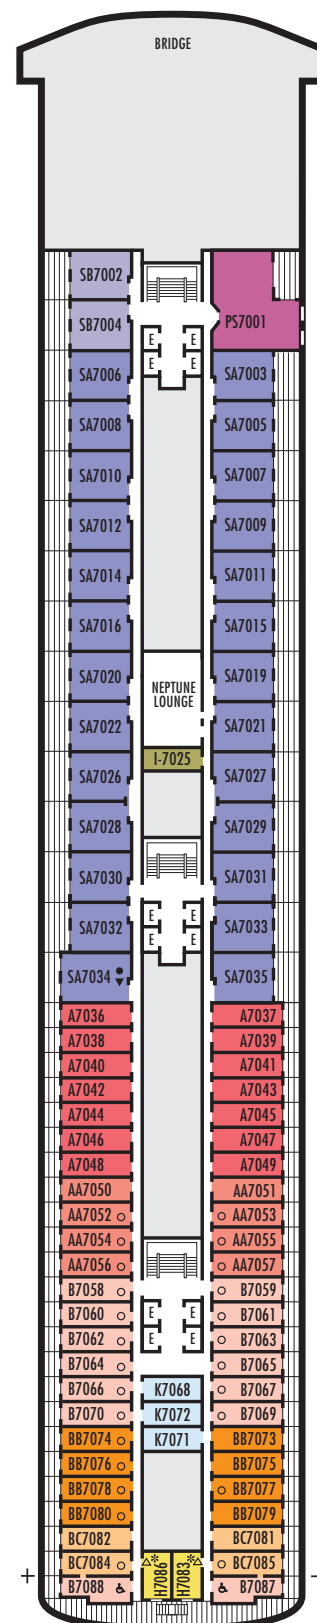

For more information regarding accessibility features on our ships please visit the [Accessibility](#) section of our website.

VERANDAH SUITES

PS

Pinnacle Suite: Bedroom with 1 king-size bed, oversized whirlpool bath & shower, living room, dining room, dressing room, private verandah, pantry, 1 sofa bed for 2 persons, mini-bar, refrigerator, guest toilet, floor-to-ceiling windows. Approximately 1,296 sq. ft. including verandah.

SA SB

Neptune Suites: 2 lower beds convertible to 1 king-size bed, whirlpool bath & shower, large sitting area, dressing room, private verandah, 1 sofa bed for 2 persons, mini-bar, refrigerator, floor-to-ceiling windows. Approximately 558–566 sq. ft. including verandah.

A AA B BB BC

Vista Suites: 2 lower beds convertible to 1 queen-size bed, 1 sofa bed, whirlpool bath & shower, sitting area, private verandah, mini-bar, refrigerator, floor-to-ceiling windows. Approximately 297–379 sq. ft. including verandah.

OCEAN-VIEW STATEROOMS

H

Large: 2 lower beds convertible to 1 queen-size bed, bathtub & shower. All H-category staterooms have partial sea views. Approximately 140–319 sq. ft.

INTERIOR STATEROOMS

K

Large: 2 lower beds convertible to 1 queen-size bed, shower. Approximately 182–293 sq. ft.

Navigation Deck