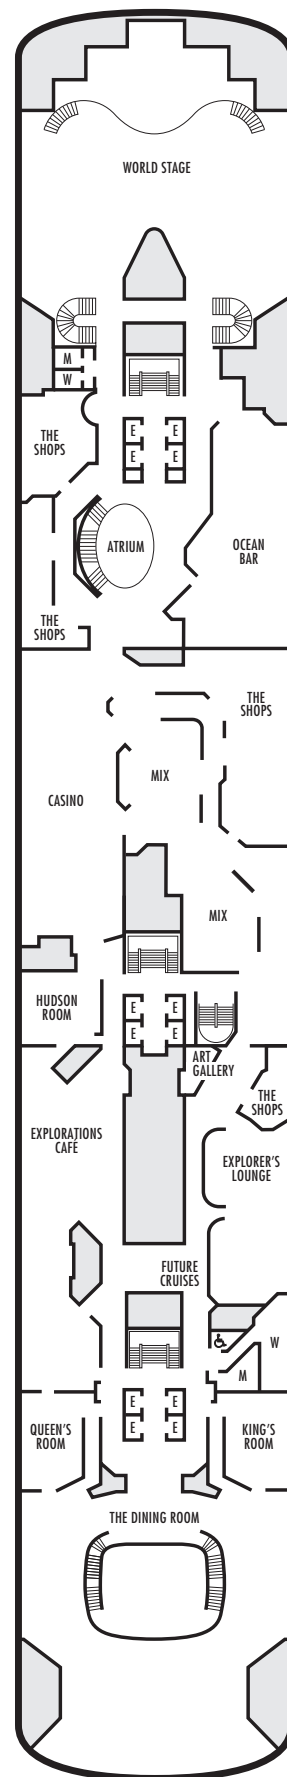

ZAANDAM

DECK PLANS & STATEROOMS

The deck plans are color-coded by category of stateroom, and the category letter precedes the stateroom number in each room. All staterooms are equipped with flat-panel television, DVD player, telephone and multichannel music.

Important Note: Not all staterooms within each category have the same furniture configuration and/or facilities. Appropriate symbols within the rooms on the deck plans describe differences from the stateroom descriptions below.

All information is subject to change.

STATEROOM SYMBOL LEGEND

- Quad (2 lower beds, 1 sofa bed, 1 upper)
- Triple (2 lower beds, 1 sofa bed)
- ☆ 2 lower beds not convertible to a queen-size
- △ Partial sea view
- × Fully obstructed view
- Shower only
- Bathtub & shower
- + Connecting rooms
- These staterooms have portholes instead of windows

ACCESSIBILITY STATEROOM SYMBOL LEGEND

- ♿ **Fully Accessible:** Suites B7088, B7087, B6228 & B6225 and stateroom EE3429 have a roll-in shower only
- ▼ **Fully Accessible with Single Side Approach:** Suite SA7034 has a bathtub & roll-in shower. Staterooms DA6104, G1805 & G1804 have a roll-in shower only.
- ★ **Ambulatory Accessible:** Staterooms EE3396, EE3391, HH3431, HH3430, E2702, L2700, J2555, J2554, G2500, FF1964, FF1955, G1807 & G1806 have a roll-in shower only

For more information regarding accessibility features on our ships please visit the [Accessibility](#) section of our website.