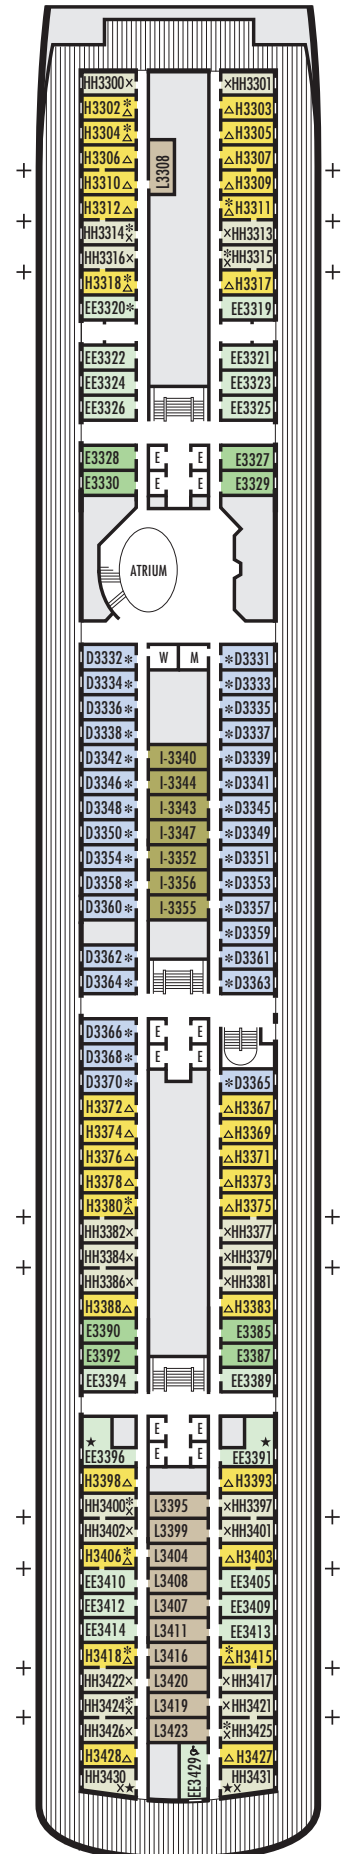

STATEROOM SYMBOL LEGEND

- Quad (2 lower beds, 1 sofa bed, 1 upper)
- Triple (2 lower beds, 1 sofa bed)
- ☆ 2 lower beds not convertible to a queen-size
- △ Partial sea view
- × Fully obstructed view
- Shower only
- Bathtub & shower
- + Connecting rooms
- These staterooms have portholes instead of windows

ACCESSIBILITY STATEROOM SYMBOL LEGEND

- ♿ **Fully Accessible:** Suites B7088, B7087, B6228 & B6225 and stateroom EE3429 have a roll-in shower only
- ▼ **Fully Accessible with Single Side Approach:** Suite SA7034 has a bathtub & roll-in shower. Staterooms DA6104, G1805 & G1804 have a roll-in shower only.
- ★ **Ambulatory Accessible:** Staterooms EE3396, EE3391, HH3431, HH3430, E2702, L2700, J2555, J2554, G2500, FF1964, FF1955, G1807 & G1806 have a roll-in shower only

For more information regarding accessibility features on our ships please visit the [Accessibility](#) section of our website.

OCEAN-VIEW STATEROOMS

■ D ■ E ■ EE

Large: 2 lower beds convertible to 1 queen-size bed, bathtub & shower. Approximately 140–319 sq. ft.

■ H ■ HH

Large: 2 lower beds convertible to 1 queen-size bed, bathtub & shower. All H-category staterooms have partial sea views. All HH-category staterooms have fully obstructed views. Approximately 140–319 sq. ft.

INTERIOR STATEROOMS

■ I ■ L

Large: 2 lower beds convertible to 1 queen-size bed, shower. Approximately 182–293 sq. ft.

DECK 3—LOWER PROMENADE DECK

Staterooms 3300–3431