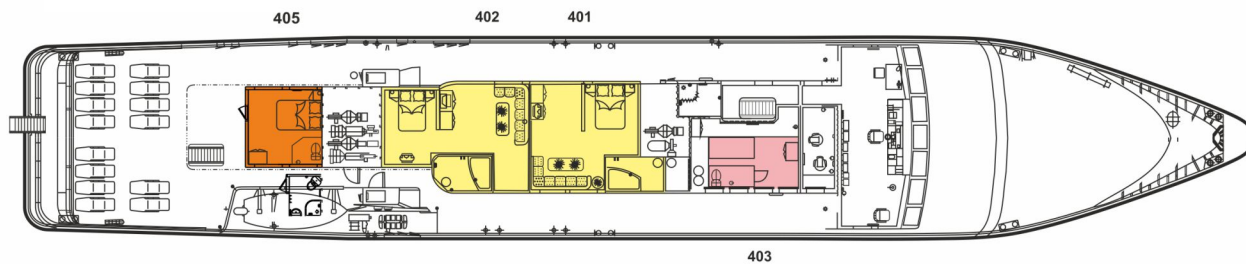

Motor ship «Imperia» Deck plan

- De luxe – 5 cabins
- Single – 2 cabins
- Twins – 18 cabins
- Double – 1 cabin
- Restaurant, bar

Upper deck

Total: 26 cabins

Main deck

Lower deck