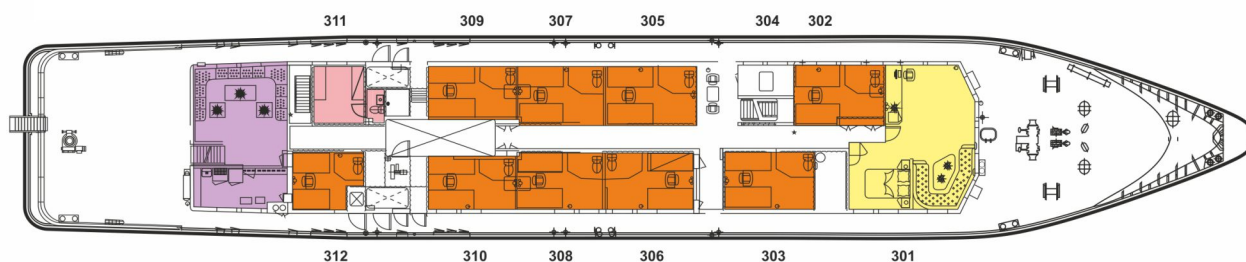

Motor ship «Imperia» Deck plan

- De luxe – 5 cabins
- Single – 2 cabins
- Twins – 18 cabins
- Double – 1 cabin
- Restaurant, bar

Upper deck

Total: 26 cabins

Main deck

Lower deck