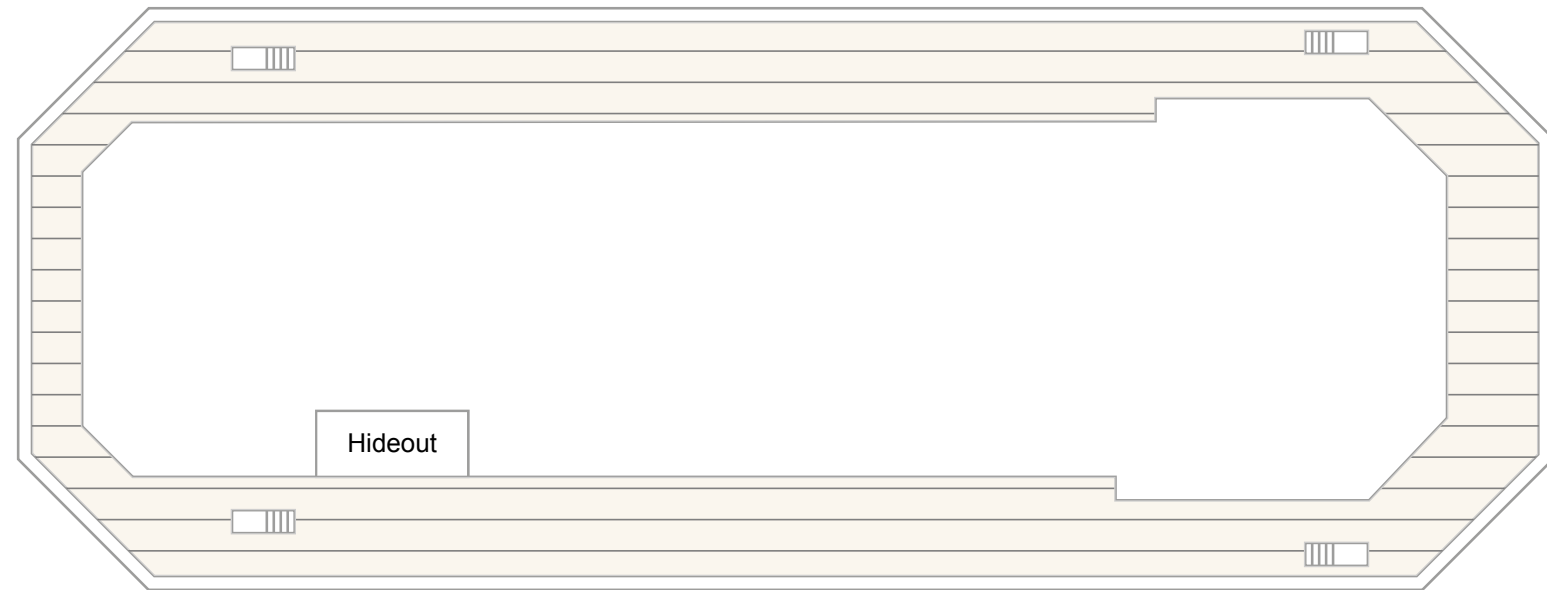

KANSI 1

- #
- |
- ★
- ◆
- ▲
-
- ♿
- L
-
- ↕

KANSI 11

KANSI 12

Junior Suite
 Large Balcony Cabin
 Deck 10/12 Inside Cabin

3 Berth * 4 Berth ★ 5 Berth ◆ 6 Berth ▲ 7 Berth □ Converts to double bed ♿ Suitable for wheelchairs L Twin beds in L shaped configuration ● Fixed double bed ↕ Interconnecting Cabin

KANSI 13