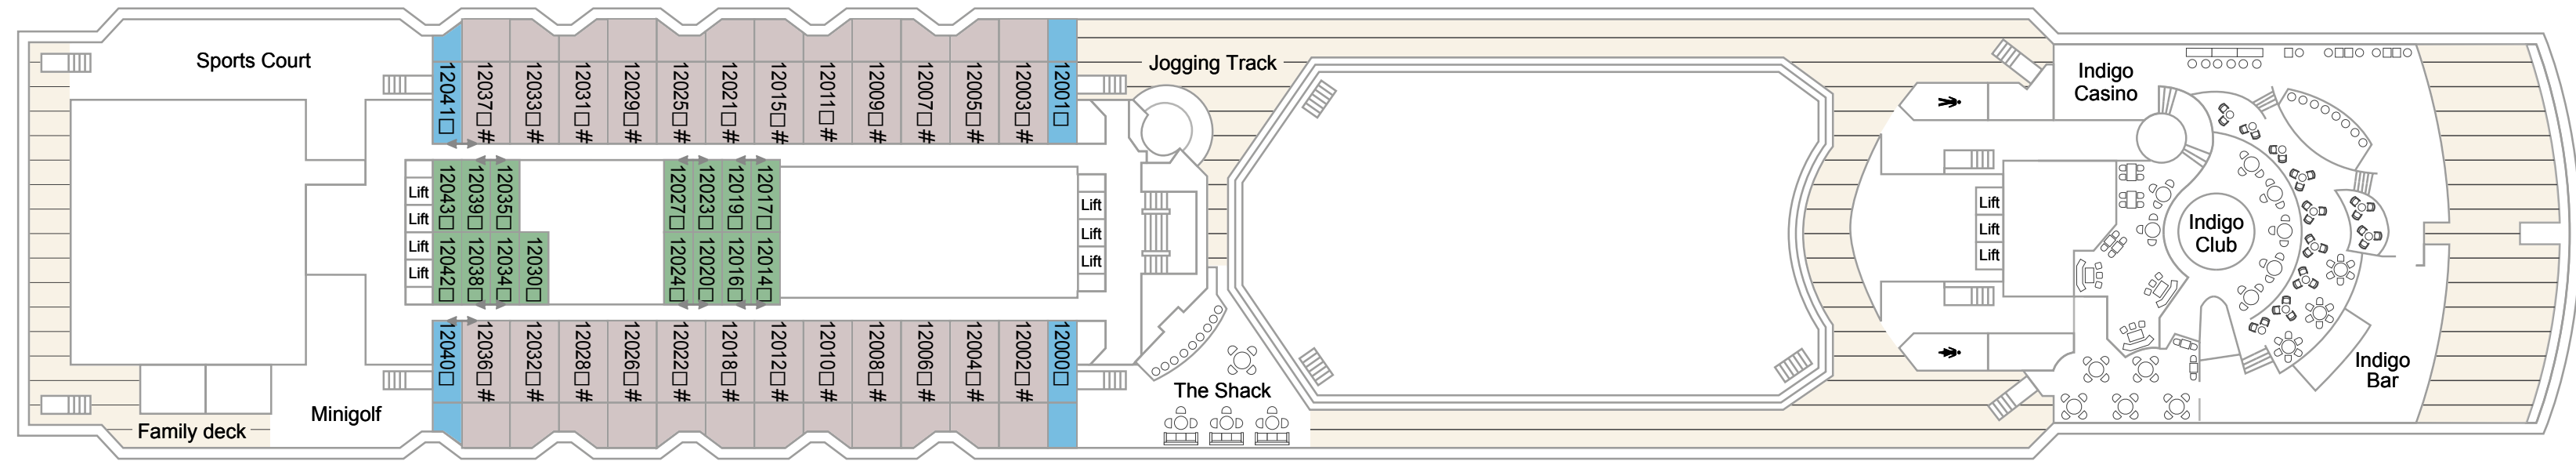

KANSI 1

- #
- |
- ★
- ◆
- ▲
-
- ♿
- L
-
- ↕

KANSI 11

KANSI 12

Junior Suite
 Large Balcony Cabin
 Deck 10/12 Inside Cabin

3 Berth * 4 Berth ★ 5 Berth ◆ 6 Berth ▲ 7 Berth □ Converts to double bed ♿ Suitable for wheelchairs L Twin beds in L shaped configuration ● Fixed double bed ↕ Interconnecting Cabin

KANSI 13