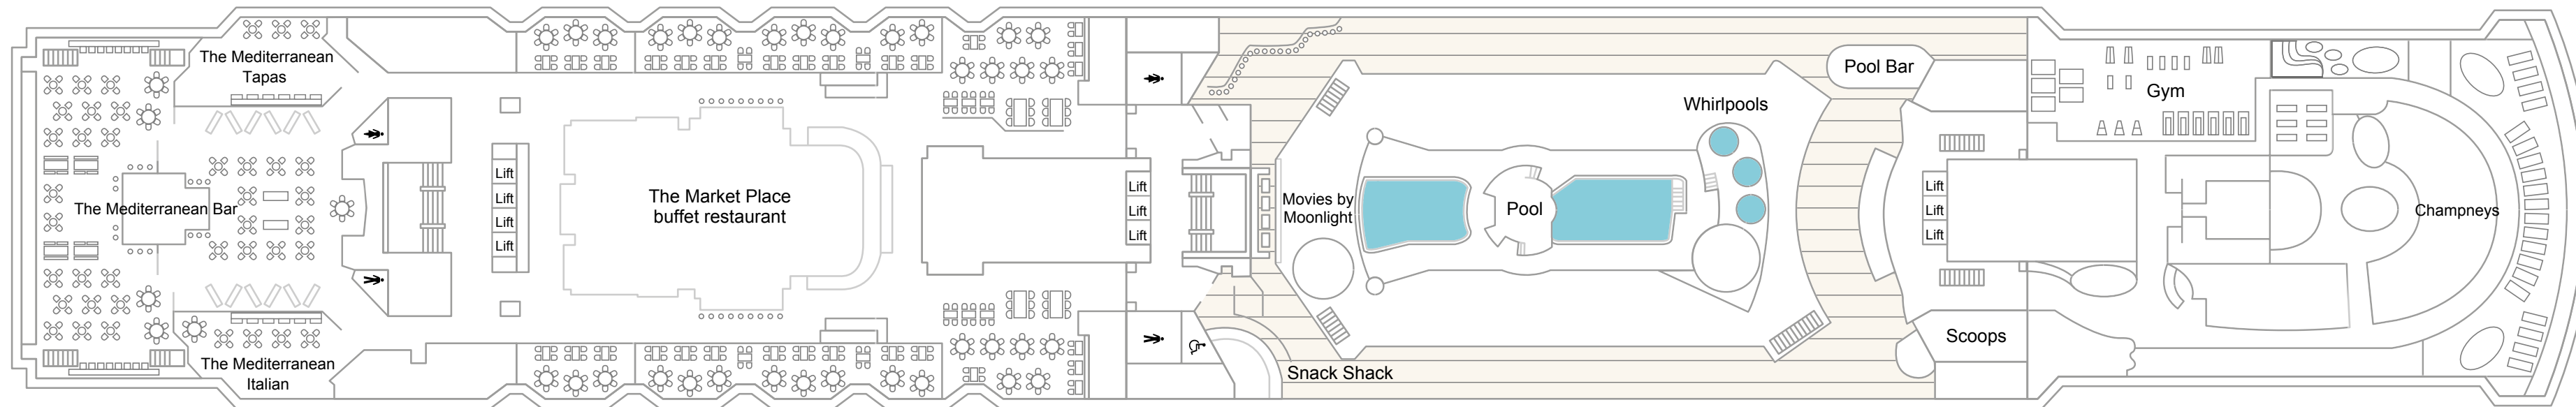

KANSI 1

- #
- |
- ★
- ◆
- ▲
-
- ♿
- L
-
- ↕

KANSI 11

KANSI 12

Junior Suite
 Large Balcony Cabin
 Deck 10/12 Inside Cabin

3 Berth * 4 Berth ★ 5 Berth ◆ 6 Berth ▲ 7 Berth □ Converts to double bed ♿ Suitable for wheelchairs L Twin beds in L shaped configuration ● Fixed double bed ↕ Interconnecting Cabin

KANSI 13