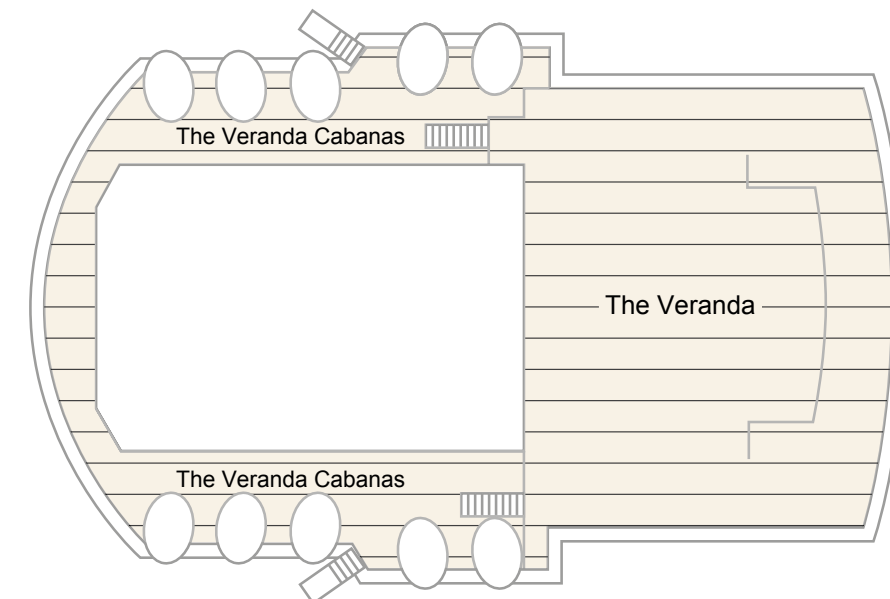

KANSI 1

- #
- |
- ★
- ◆
- ▲
-
- ♿
- L
-
- ↕

KANSI 11

KANSI 12

Junior Suite
 Large Balcony Cabin
 Deck 10/12 Inside Cabin

3 Berth * 4 Berth ★ 5 Berth ◆ 6 Berth ▲ 7 Berth □ Converts to double bed ♿ Suitable for wheelchairs L Twin beds in L shaped configuration ● Fixed double bed ↕ Interconnecting Cabin

KANSI 13