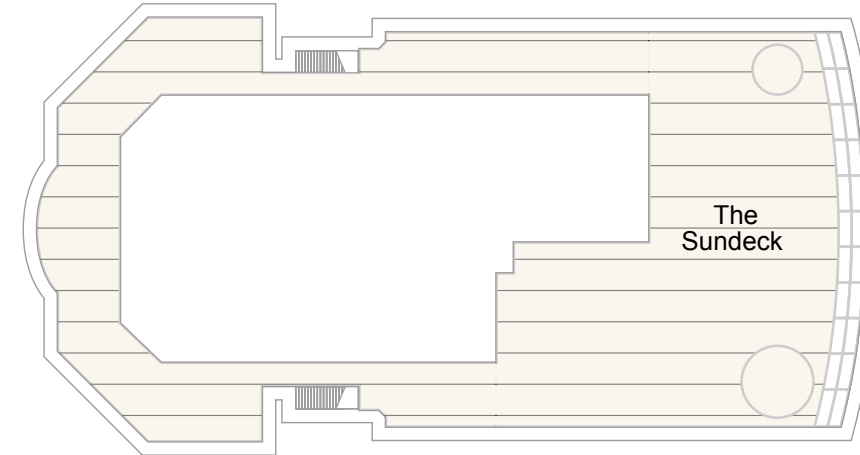

KANSI 4

Deck 4/5 Outside Cabin Deck 4/5 Inside Cabin

3 Berth * 4 Berth ★ 5 Berth ◆ 6 Berth ▲ 7 Berth □ Converts to double bed ♿ Suitable for wheelchairs L Twin beds in L shaped configuration ● Fixed double bed ⇅ Interconnecting Cabin

KANSI 5

■ Deck 4/5 Outside Cabin
 ■ Deck 4/5 Inside Cabin
 ■ Adapted Outside Cabin
 ■ Adapted Inside Cabin
 ■ Single Outside Cabin

3 Berth
 * 4 Berth
 ★ 5 Berth
 ◆ 6 Berth
 ▲ 7 Berth
 □ Converts to double bed
 ♿ Suitable for wheelchairs
 L Twin beds in L shaped configuration
 ● Fixed double bed
 ⇅ Interconnecting Cabin

KANSI 10

■ Royal Suite
 ■ Executive Suite
 ■ Junior Suite
 ■ Deck 10/12 Inside Cabin
 ■ Deluxe Balcony Cabin
 ■ Deck 9/10 Balcony Cabin

3 Berth
 * 4 Berth
 ★ 5 Berth
 ◆ 6 Berth
 ▲ 7 Berth
 □ Converts to double bed
 ♿ Suitable for wheelchairs
 L Twin beds in L shaped configuration
 ● Fixed double bed
 ↕ Interconnecting Cabin

KANSI 11

KANSI 12

Junior Suite
 Deck 12 Balcony Cabin
 Deck 10/12 Inside Cabin
 Deck 8/9 Outside Cabin

3 Berth
 * 4 Berth
 ★ 5 Berth
 ◆ 6 Berth
 ▲ 7 Berth
 □ Converts to double bed
 ♿ Suitable for wheelchairs
 L Twin beds in L shaped configuration
 ● Fixed double bed
 ↕ Interconnecting Cabin