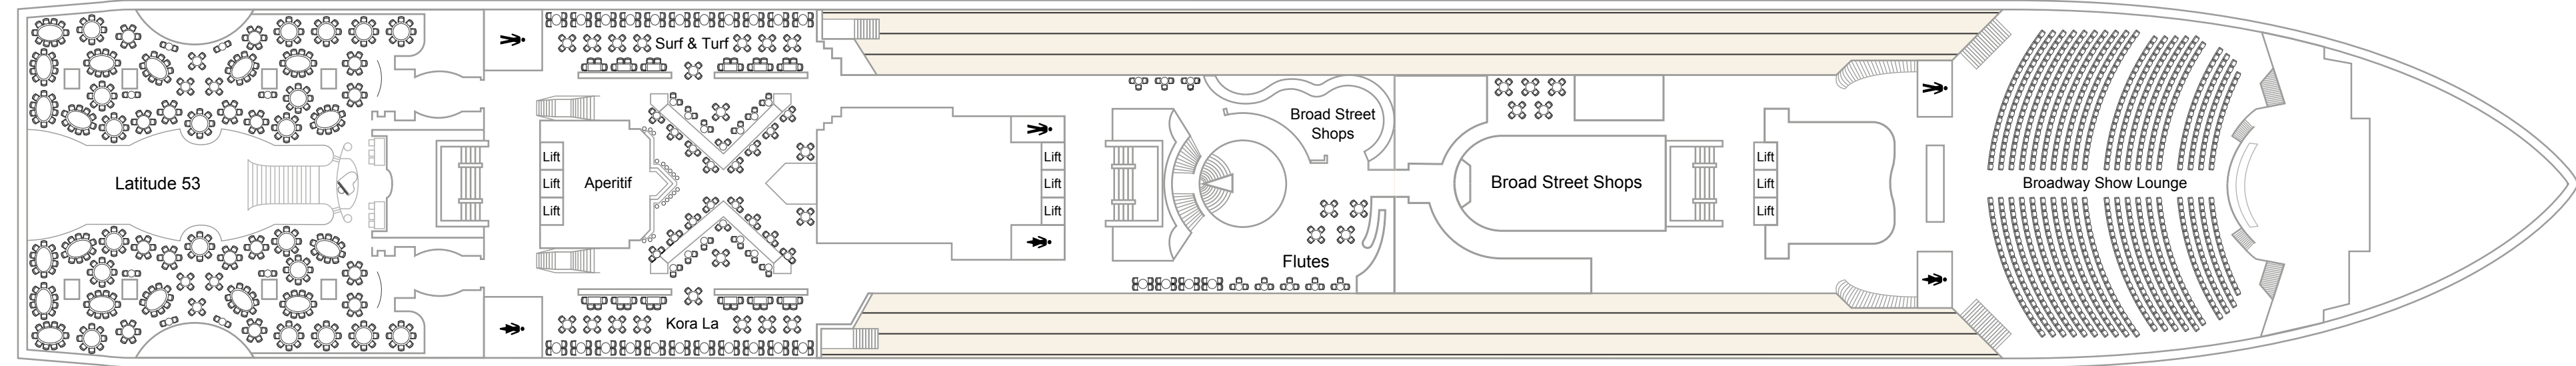

KANSI 4

Deck 4/5 Outside Cabin Deck 4/5 Inside Cabin

3 Berth * 4 Berth ★ 5 Berth ◆ 6 Berth ▲ 7 Berth □ Converts to double bed ♿ Suitable for wheelchairs L Twin beds in L shaped configuration ● Fixed double bed ⇅ Interconnecting Cabin

KANSI 5

■ Deck 4/5 Outside Cabin
 ■ Deck 4/5 Inside Cabin
 ■ Adapted Outside Cabin
 ■ Adapted Inside Cabin
 ■ Single Outside Cabin

3 Berth
 * 4 Berth
 ★ 5 Berth
 ◆ 6 Berth
 ▲ 7 Berth
 □ Converts to double bed
 ♿ Suitable for wheelchairs
 L Twin beds in L shaped configuration
 ● Fixed double bed
 ⇅ Interconnecting Cabin

KANSI 6

KANSI 7

KANSI 8

■ Deck 8 Balcony Cabin
 ■ Deluxe Cabin
 ■ Deck 8/9 Outside Cabin
 ■ Deck 8/9 Inside Cabin
 ■ Single Inside Cabin

3 Berth
 * 4 Berth
 ★ 5 Berth
 ◆ 6 Berth
 ▲ 7 Berth
 □ Converts to double bed
 ♿ Suitable for wheelchairs
 L Twin beds in Lshaped configuration
 ● Fixed double bed
 ↔ Interconnecting Cabin

KANSI 9

■ Deck 9/10 Balcony Cabin
 ■ Deluxe Balcony Cabin
 ■ Deck 8/9 Outside Cabin
 ■ Deck 8/9 Inside Cabin

3 Berth
 * 4 Berth
 ★ 5 Berth
 ◆ 6 Berth
 ▲ 7 Berth
 □ Converts to double bed
 ♿ Suitable for wheelchairs
 L Twin beds in L shaped configuration
 ● Fixed double bed
 ↕ Interconnecting Cabin