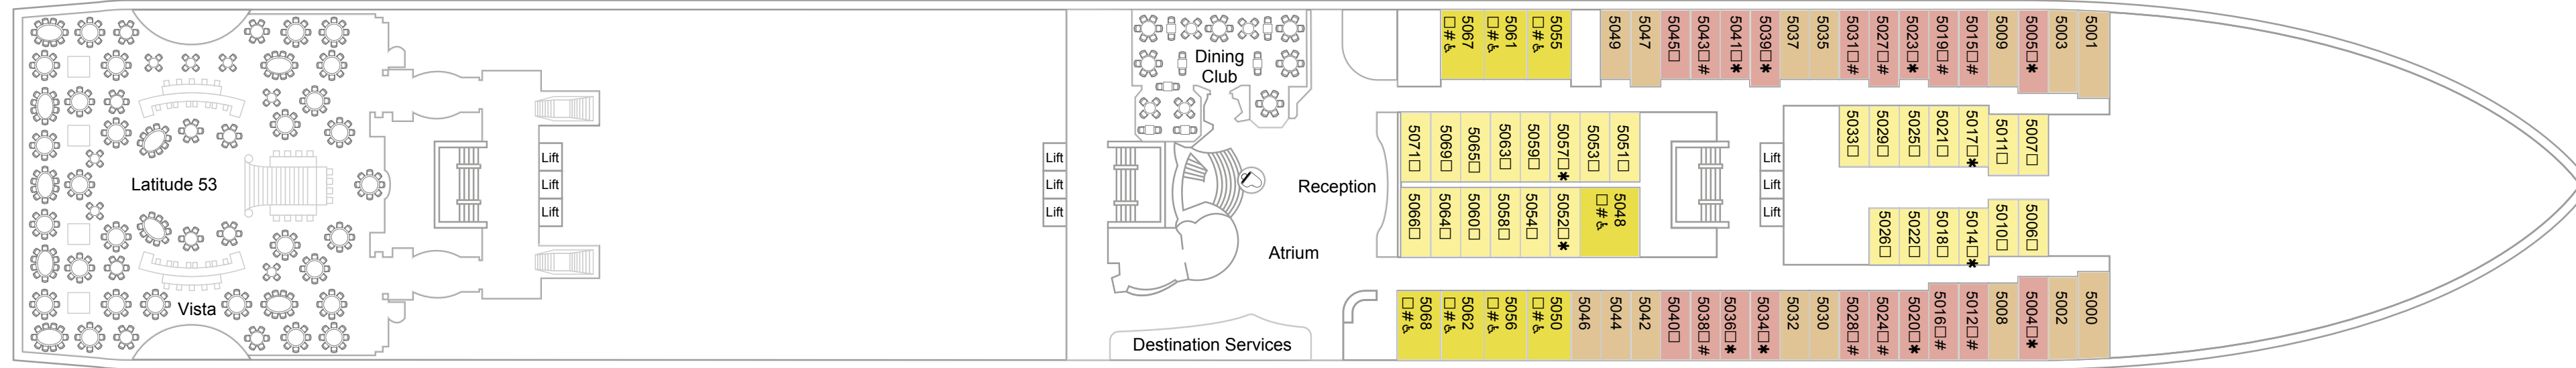

KANSI 4

Deck 4/5 Outside Cabin Deck 4/5 Inside Cabin

3 Berth * 4 Berth ★ 5 Berth ◆ 6 Berth ▲ 7 Berth □ Converts to double bed ♿ Suitable for wheelchairs L Twin beds in L shaped configuration ● Fixed double bed ⇅ Interconnecting Cabin

KANSI 5

■ Deck 4/5 Outside Cabin
 ■ Deck 4/5 Inside Cabin
 ■ Adapted Outside Cabin
 ■ Adapted Inside Cabin
 ■ Single Outside Cabin

3 Berth
 * 4 Berth
 ★ 5 Berth
 ◆ 6 Berth
 ▲ 7 Berth
 □ Converts to double bed
 ♿ Suitable for wheelchairs
 L Twin beds in L shaped configuration
 ● Fixed double bed
 ⇅ Interconnecting Cabin

KANSI 6

KANSI 7

KANSI 8

■ Deck 8 Balcony Cabin
 ■ Deluxe Cabin
 ■ Deck 8/9 Outside Cabin
 ■ Deck 8/9 Inside Cabin
 ■ Single Inside Cabin

3 Berth
 * 4 Berth
 ★ 5 Berth
 ◆ 6 Berth
 ▲ 7 Berth
 □ Converts to double bed
 ♿ Suitable for wheelchairs
 L Twin beds in Lshaped configuration
 ● Fixed double bed
 ↔ Interconnecting Cabin

KANSI 9

■ Deck 9/10 Balcony Cabin
 ■ Deluxe Balcony Cabin
 ■ Deck 8/9 Outside Cabin
 ■ Deck 8/9 Inside Cabin

3 Berth
 * 4 Berth
 ★ 5 Berth
 ◆ 6 Berth
 ▲ 7 Berth
 □ Converts to double bed
 ♿ Suitable for wheelchairs
 L Twin beds in L shaped configuration
 ● Fixed double bed
 ↕ Interconnecting Cabin