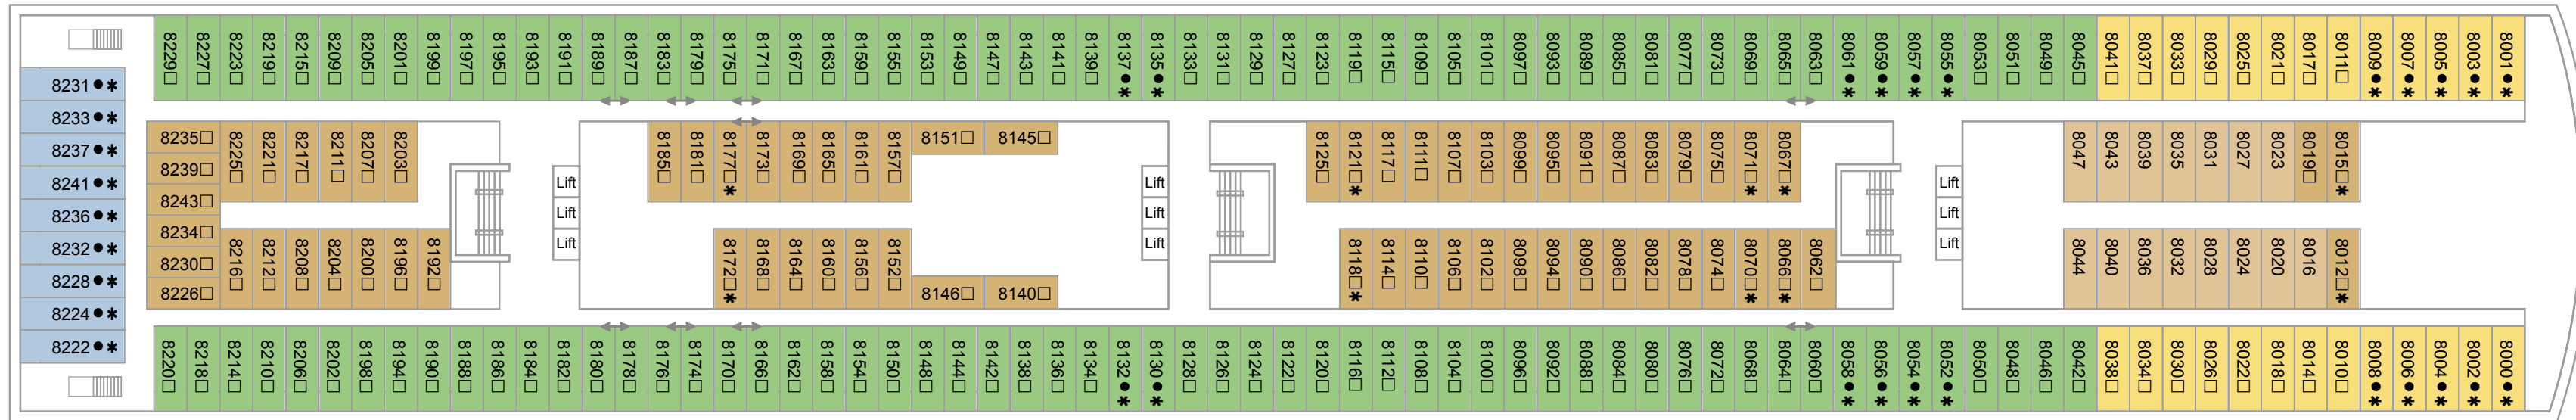

KANSI 4

Deck 4/5 Outside Cabin Deck 4/5 Inside Cabin

3 Berth * 4 Berth ★ 5 Berth ◆ 6 Berth ▲ 7 Berth □ Converts to double bed ♿ Suitable for wheelchairs L Twin beds in L shaped configuration ● Fixed double bed ⇅ Interconnecting Cabin

KANSI 5

■ Deck 4/5 Outside Cabin
 ■ Deck 4/5 Inside Cabin
 ■ Adapted Outside Cabin
 ■ Adapted Inside Cabin
 ■ Single Outside Cabin

3 Berth
 * 4 Berth
 ★ 5 Berth
 ◆ 6 Berth
 ▲ 7 Berth
 □ Converts to double bed
 ♿ Suitable for wheelchairs
 L Twin beds in L shaped configuration
 ● Fixed double bed
 ⇅ Interconnecting Cabin

KANSI 6

KANSI 7

KANSI 8

■ Deck 8 Balcony Cabin
 ■ Deluxe Cabin
 ■ Deck 8/9 Outside Cabin
 ■ Deck 8/9 Inside Cabin
 ■ Single Inside Cabin

3 Berth
 * 4 Berth
 ★ 5 Berth
 ◆ 6 Berth
 ▲ 7 Berth
 □ Converts to double bed
 ♿ Suitable for wheelchairs
 L Twin beds in Lshaped configuration
 ● Fixed double bed
 ↔ Interconnecting Cabin

KANSI 9

■ Deck 9/10 Balcony Cabin
 ■ Deluxe Balcony Cabin
 ■ Deck 8/9 Outside Cabin
 ■ Deck 8/9 Inside Cabin

3 Berth
 * 4 Berth
 ★ 5 Berth
 ◆ 6 Berth
 ▲ 7 Berth
 □ Converts to double bed
 ♿ Suitable for wheelchairs
 L Twin beds in L shaped configuration
 ● Fixed double bed
 ↕ Interconnecting Cabin