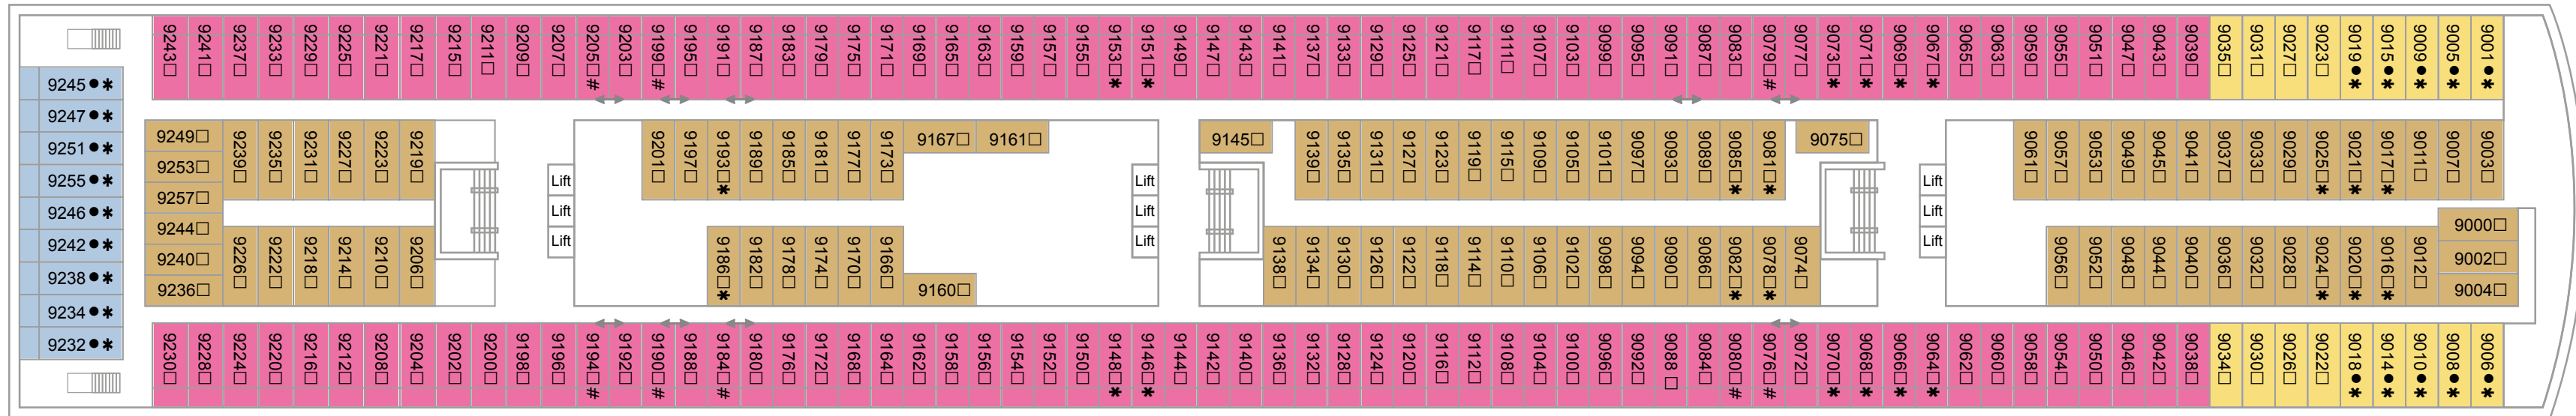

KANSI 4

Deck 4/5 Outside Cabin Deck 4/5 Inside Cabin

3 Berth * 4 Berth ★ 5 Berth ◆ 6 Berth ▲ 7 Berth □ Converts to double bed ♿ Suitable for wheelchairs L Twin beds in L shaped configuration ● Fixed double bed ⇅ Interconnecting Cabin

KANSI 5

■ Deck 4/5 Outside Cabin
 ■ Deck 4/5 Inside Cabin
 ■ Adapted Outside Cabin
 ■ Adapted Inside Cabin
 ■ Single Outside Cabin

3 Berth
 * 4 Berth
 ★ 5 Berth
 ◆ 6 Berth
 ▲ 7 Berth
 □ Converts to double bed
 ♿ Suitable for wheelchairs
 L Twin beds in L shaped configuration
 ● Fixed double bed
 ⇅ Interconnecting Cabin

KANSI 6

KANSI 7

KANSI 8

■ Deck 8 Balcony Cabin
 ■ Deluxe Cabin
 ■ Deck 8/9 Outside Cabin
 ■ Deck 8/9 Inside Cabin
 ■ Single Inside Cabin

3 Berth
 * 4 Berth
 ★ 5 Berth
 ◆ 6 Berth
 ▲ 7 Berth
 □ Converts to double bed
 ♿ Suitable for wheelchairs
 L Twin beds in Lshaped configuration
 ● Fixed double bed
 ↔ Interconnecting Cabin

KANSI 9

■ Deck 9/10 Balcony Cabin
 ■ Deluxe Balcony Cabin
 ■ Deck 8/9 Outside Cabin
 ■ Deck 8/9 Inside Cabin

3 Berth
 * 4 Berth
 ★ 5 Berth
 ◆ 6 Berth
 ▲ 7 Berth
 □ Converts to double bed
 ♿ Suitable for wheelchairs
 L Twin beds in L shaped configuration
 ● Fixed double bed
 ↕ Interconnecting Cabin