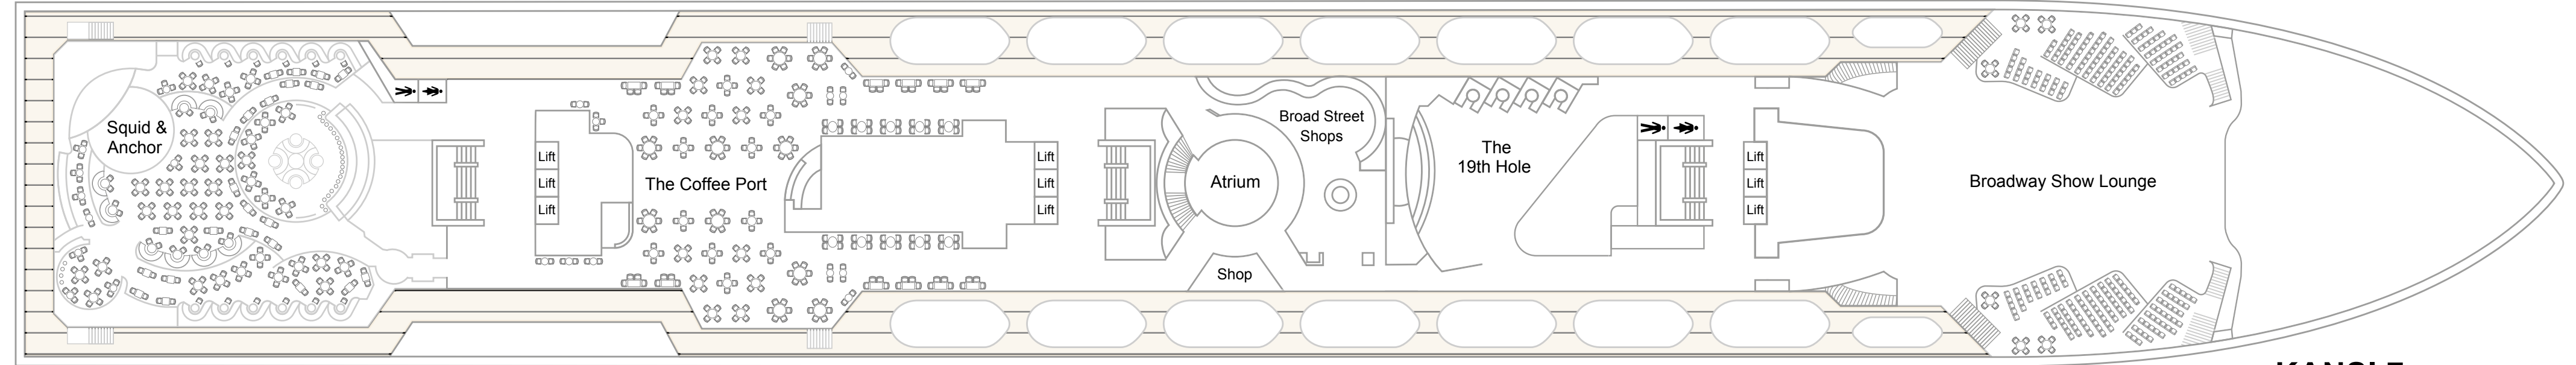

KANSI 4

Deck 4/5 Outside Cabin Deck 4/5 Inside Cabin

3 Berth * 4 Berth ★ 5 Berth ◆ 6 Berth ▲ 7 Berth □ Converts to double bed ♿ Suitable for wheelchairs L Twin beds in L shaped configuration ● Fixed double bed ⇅ Interconnecting Cabin

KANSI 5

■ Deck 4/5 Outside Cabin
 ■ Deck 4/5 Inside Cabin
 ■ Adapted Outside Cabin
 ■ Adapted Inside Cabin
 ■ Single Outside Cabin

3 Berth
 * 4 Berth
 ★ 5 Berth
 ◆ 6 Berth
 ▲ 7 Berth
 □ Converts to double bed
 ♿ Suitable for wheelchairs
 L Twin beds in L shaped configuration
 ● Fixed double bed
 ⇅ Interconnecting Cabin

KANSI 6

KANSI 7

KANSI 8

■ Deck 8 Balcony Cabin
 ■ Deluxe Cabin
 ■ Deck 8/9 Outside Cabin
 ■ Deck 8/9 Inside Cabin
 ■ Single Inside Cabin

3 Berth
 * 4 Berth
 ★ 5 Berth
 ◆ 6 Berth
 ▲ 7 Berth
 □ Converts to double bed
 ♿ Suitable for wheelchairs
 L Twin beds in Lshaped configuration
 ● Fixed double bed
 ↔ Interconnecting Cabin

KANSI 9

■ Deck 9/10 Balcony Cabin
 ■ Deluxe Balcony Cabin
 ■ Deck 8/9 Outside Cabin
 ■ Deck 8/9 Inside Cabin

3 Berth
 * 4 Berth
 ★ 5 Berth
 ◆ 6 Berth
 ▲ 7 Berth
 □ Converts to double bed
 ♿ Suitable for wheelchairs
 L Twin beds in L shaped configuration
 ● Fixed double bed
 ↕ Interconnecting Cabin