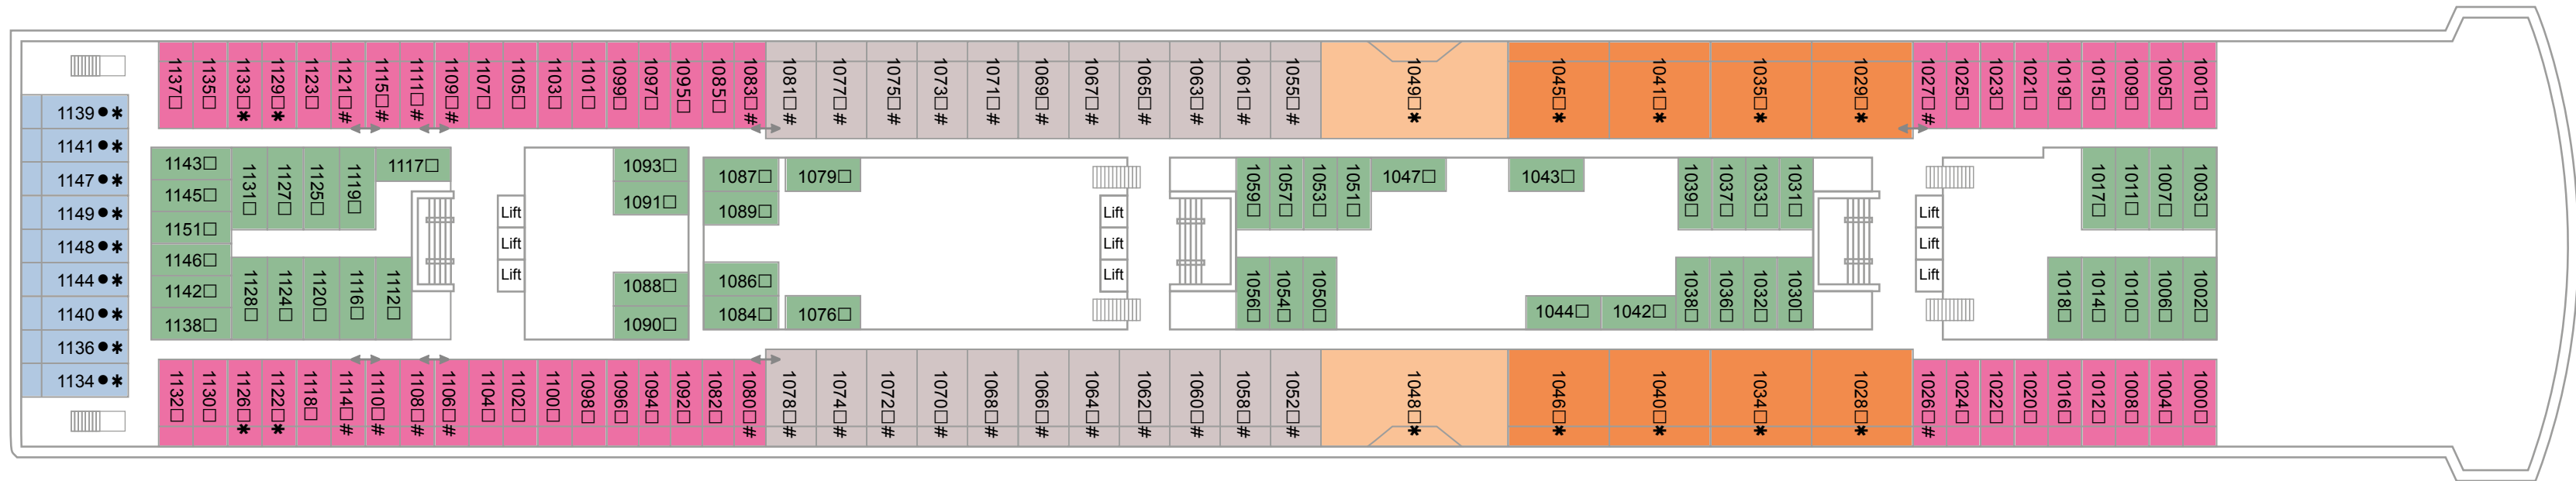

KANSI 4

Deck 4/5 Outside Cabin Deck 4/5 Inside Cabin

3 Berth * 4 Berth ★ 5 Berth ◆ 6 Berth ▲ 7 Berth □ Converts to double bed ♿ Suitable for wheelchairs L Twin beds in L shaped configuration ● Fixed double bed ⇅ Interconnecting Cabin

KANSI 5

■ Deck 4/5 Outside Cabin
 ■ Deck 4/5 Inside Cabin
 ■ Adapted Outside Cabin
 ■ Adapted Inside Cabin
 ■ Single Outside Cabin

3 Berth
 * 4 Berth
 ★ 5 Berth
 ◆ 6 Berth
 ▲ 7 Berth
 □ Converts to double bed
 ♿ Suitable for wheelchairs
 L Twin beds in L shaped configuration
 ● Fixed double bed
 ⇅ Interconnecting Cabin

KANSI 6

KANSI 7

KANSI 8

■ Deck 8 Balcony Cabin
 ■ Deluxe Cabin
 ■ Deck 8/9 Outside Cabin
 ■ Deck 8/9 Inside Cabin
 ■ Single Inside Cabin

3 Berth
 * 4 Berth
 ★ 5 Berth
 ◆ 6 Berth
 ▲ 7 Berth
 □ Converts to double bed
 ♿ Suitable for wheelchairs
 L Twin beds in Lshaped configuration
 ● Fixed double bed
 ↔ Interconnecting Cabin

KANSI 9

■ Deck 9/10 Balcony Cabin
 ■ Deluxe Balcony Cabin
 ■ Deck 8/9 Outside Cabin
 ■ Deck 8/9 Inside Cabin

3 Berth
 * 4 Berth
 ★ 5 Berth
 ◆ 6 Berth
 ▲ 7 Berth
 □ Converts to double bed
 ♿ Suitable for wheelchairs
 L Twin beds in L shaped configuration
 ● Fixed double bed
 ↕ Interconnecting Cabin