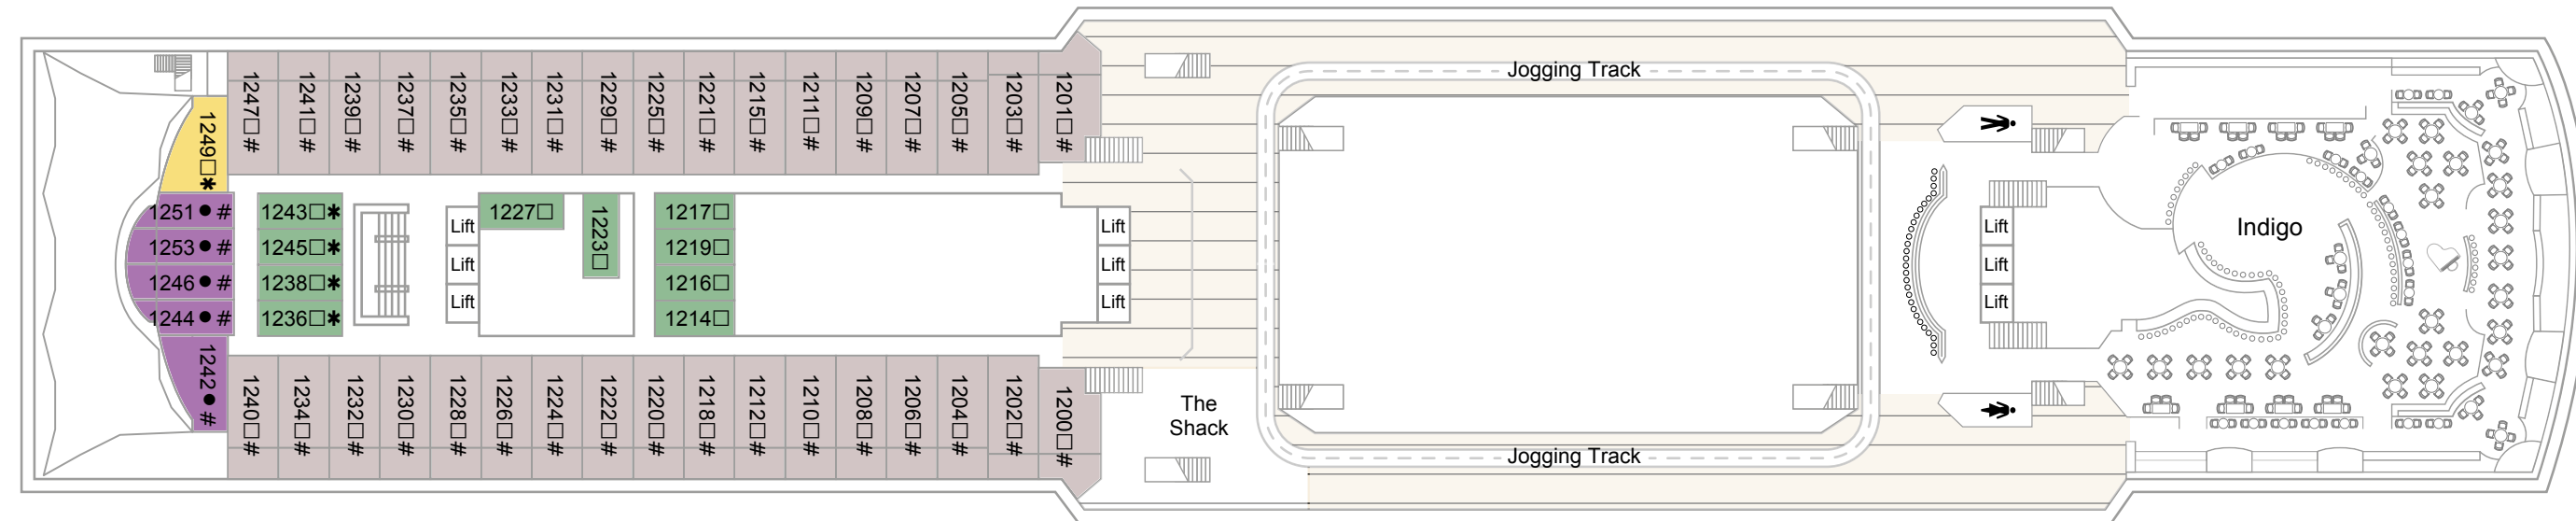

KANSI 12

Junior Suite
 Deck 12 Balcony Cabin
 Deck 10/12 Inside Cabin
 Deck 8/9 Outside Cabin

3 Berth
* 4 Berth
★ 5 Berth
◆ 6 Berth
▲ 7 Berth
□ Converts to double bed
♿ Suitable for wheelchairs
L Twin beds in L shaped configuration
● Fixed double bed
↕ Interconnecting Cabin