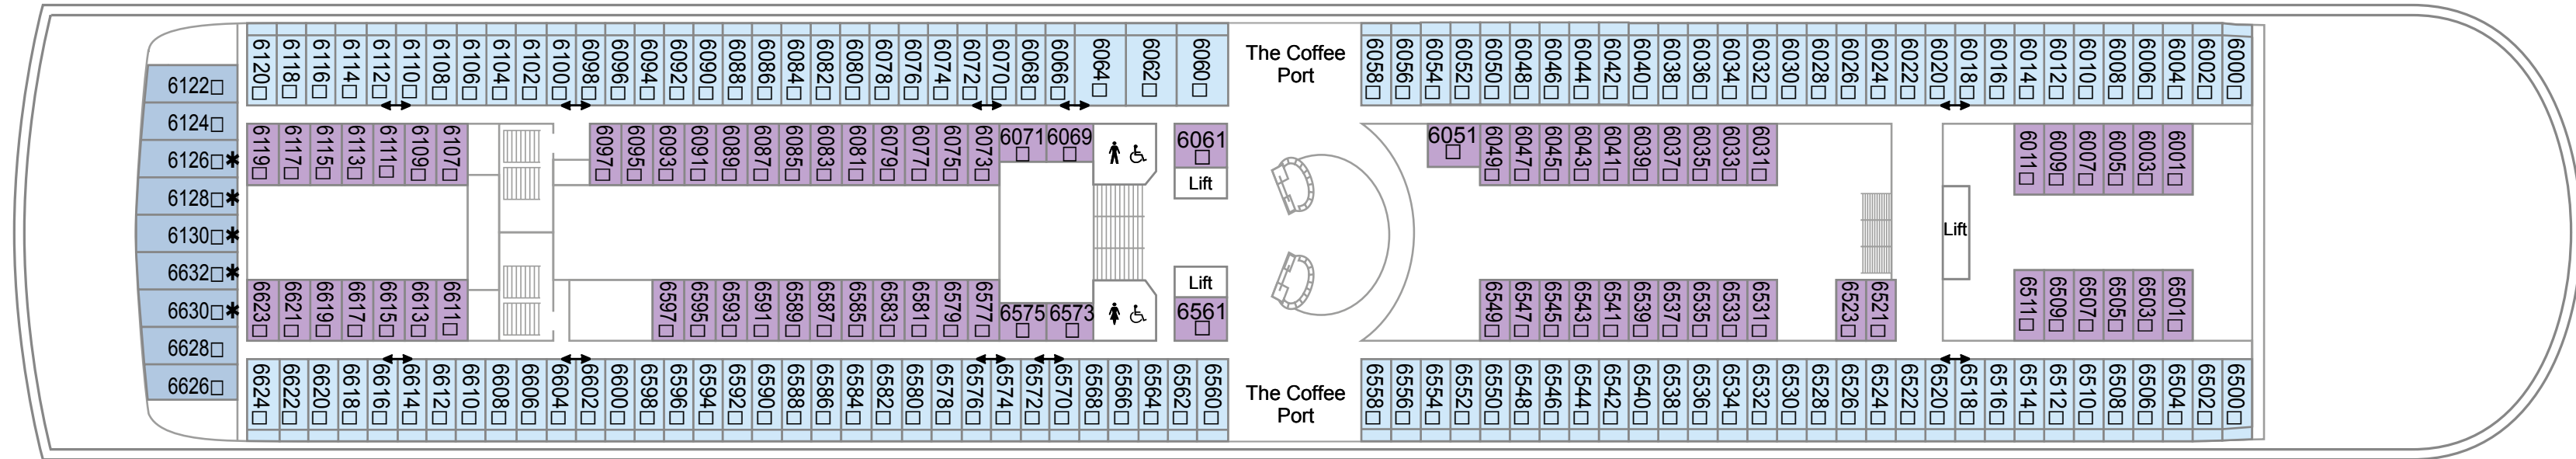

KANSI 4

KANSI 5

KANSI 6

■ Balcony Cabin
 ■ Deluxe Balcony Cabin
 ■ Deck 6/8 Inside Cabin

3 Berth
 * 4 Berth
 ◆ 6 Berth
 ▲ 7 Berth
 □ Converts to double bed
 ♿ Suitable for wheelchairs
 L Twin beds in L shaped configuration
 ● Fixed double bed
 ⇕ Interconnecting Cabin

KANSI 7

Deluxe Cabin
 Deluxe Balcony Cabin
 Deck 7/8 Inside Plus Cabin
 Deck 6/8 Inside Cabin
 Adapted Inside Cabin

3 Berth * 4 Berth ◆ 6 Berth ▲ 7 Berth □ Converts to double bed ♿ Suitable for wheelchairs L Twin beds in L shaped configuration ● Fixed double bed ↕ Interconnecting Cabin

KANSI 8

■ Royal Suite
 ■ Executive Suite
 ■ Grand Suite
 ■ Family Suite
 ■ Family Junior Suite
 ■ Junior Suite
 ■ Deluxe Cabin
 ■ Deck 7/8 Inside Plus Cabin
 ■ Deck 6/8 Inside Cabin

3 Berth
 * 4 Berth
 ◆ 6 Berth
 ▲ 7 Berth
 □ Converts to double bed
 ♿ Suitable for wheelchairs
 L Twin beds in L shaped configuration
 ● Fixed double bed
 ↕ Interconnecting Cabin

KANSI 9

KANSI 10

KANSI 11