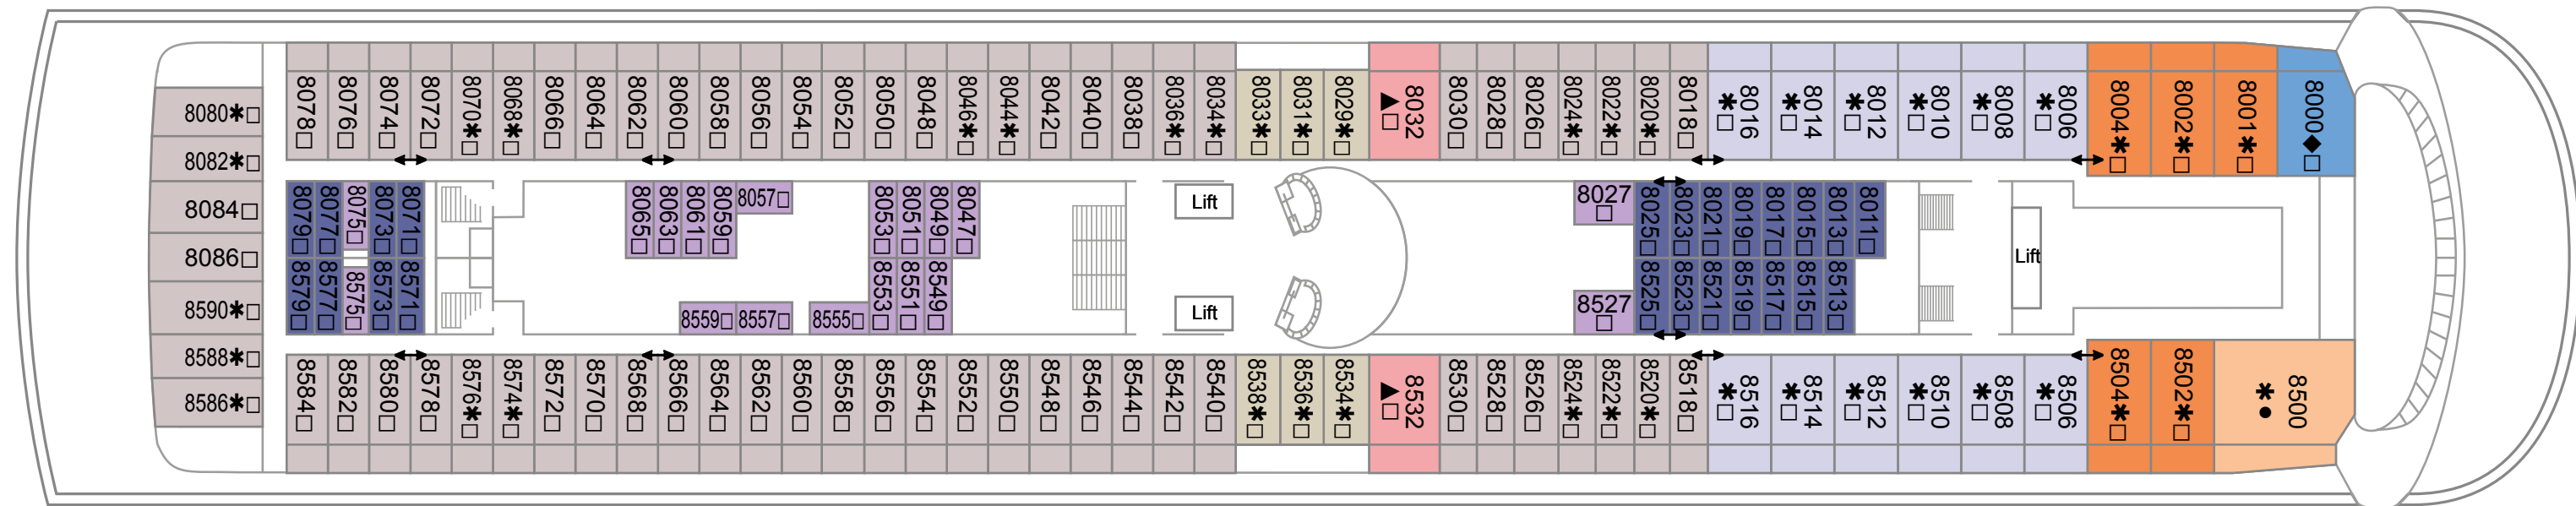

KANSI 4

KANSI 5

KANSI 6

■ Balcony Cabin
 ■ Deluxe Balcony Cabin
 ■ Deck 6/8 Inside Cabin

3 Berth
 * 4 Berth
 ◆ 6 Berth
 ▲ 7 Berth
 □ Converts to double bed
 ♿ Suitable for wheelchairs
 L Twin beds in L shaped configuration
 ● Fixed double bed
 ⇕ Interconnecting Cabin

KANSI 7

Deluxe Cabin
 Deluxe Balcony Cabin
 Deck 7/8 Inside Plus Cabin
 Deck 6/8 Inside Cabin
 Adapted Inside Cabin

3 Berth * 4 Berth ◆ 6 Berth ▲ 7 Berth □ Converts to double bed ♿ Suitable for wheelchairs L Twin beds in L shaped configuration ● Fixed double bed ↕ Interconnecting Cabin

KANSI 8

■ Royal Suite
 ■ Executive Suite
 ■ Grand Suite
 ■ Family Suite
 ■ Family Junior Suite
 ■ Junior Suite
 ■ Deluxe Cabin
 ■ Deck 7/8 Inside Plus Cabin
 ■ Deck 6/8 Inside Cabin

3 Berth
 * 4 Berth
 ◆ 6 Berth
 ▲ 7 Berth
 □ Converts to double bed
 ♿ Suitable for wheelchairs
 L Twin beds in L shaped configuration
 ● Fixed double bed
 ↕ Interconnecting Cabin

KANSI 9

KANSI 10

KANSI 11