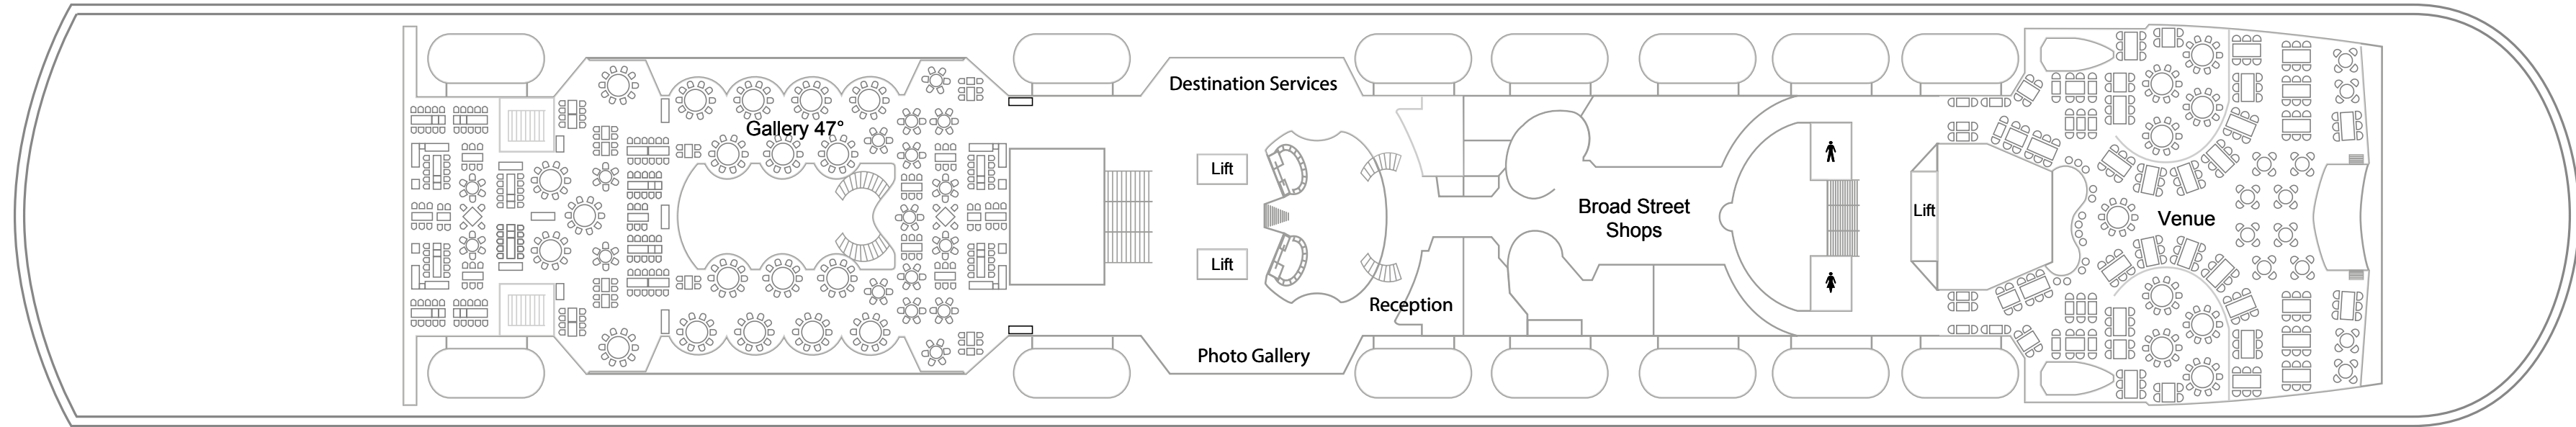

KANSI 4

KANSI 5

KANSI 6

■ Balcony Cabin
 ■ Deluxe Balcony Cabin
 ■ Deck 6/8 Inside Cabin

3 Berth
 * 4 Berth
 ◆ 6 Berth
 ▲ 7 Berth
 □ Converts to double bed
 ♿ Suitable for wheelchairs
 L Twin beds in L shaped configuration
 ● Fixed double bed
 ⇕ Interconnecting Cabin

KANSI 7

Deluxe Cabin
 Deluxe Balcony Cabin
 Deck 7/8 Inside Plus Cabin
 Deck 6/8 Inside Cabin
 Adapted Inside Cabin

3 Berth * 4 Berth ◆ 6 Berth ▲ 7 Berth □ Converts to double bed ♿ Suitable for wheelchairs L Twin beds in L shaped configuration ● Fixed double bed ↕ Interconnecting Cabin

KANSI 8

■ Royal Suite
 ■ Executive Suite
 ■ Grand Suite
 ■ Family Suite
 ■ Family Junior Suite
 ■ Junior Suite
 ■ Deluxe Cabin
 ■ Deck 7/8 Inside Plus Cabin
 ■ Deck 6/8 Inside Cabin

3 Berth
 * 4 Berth
 ◆ 6 Berth
 ▲ 7 Berth
 □ Converts to double bed
 ♿ Suitable for wheelchairs
 L Twin beds in L shaped configuration
 ● Fixed double bed
 ↕ Interconnecting Cabin