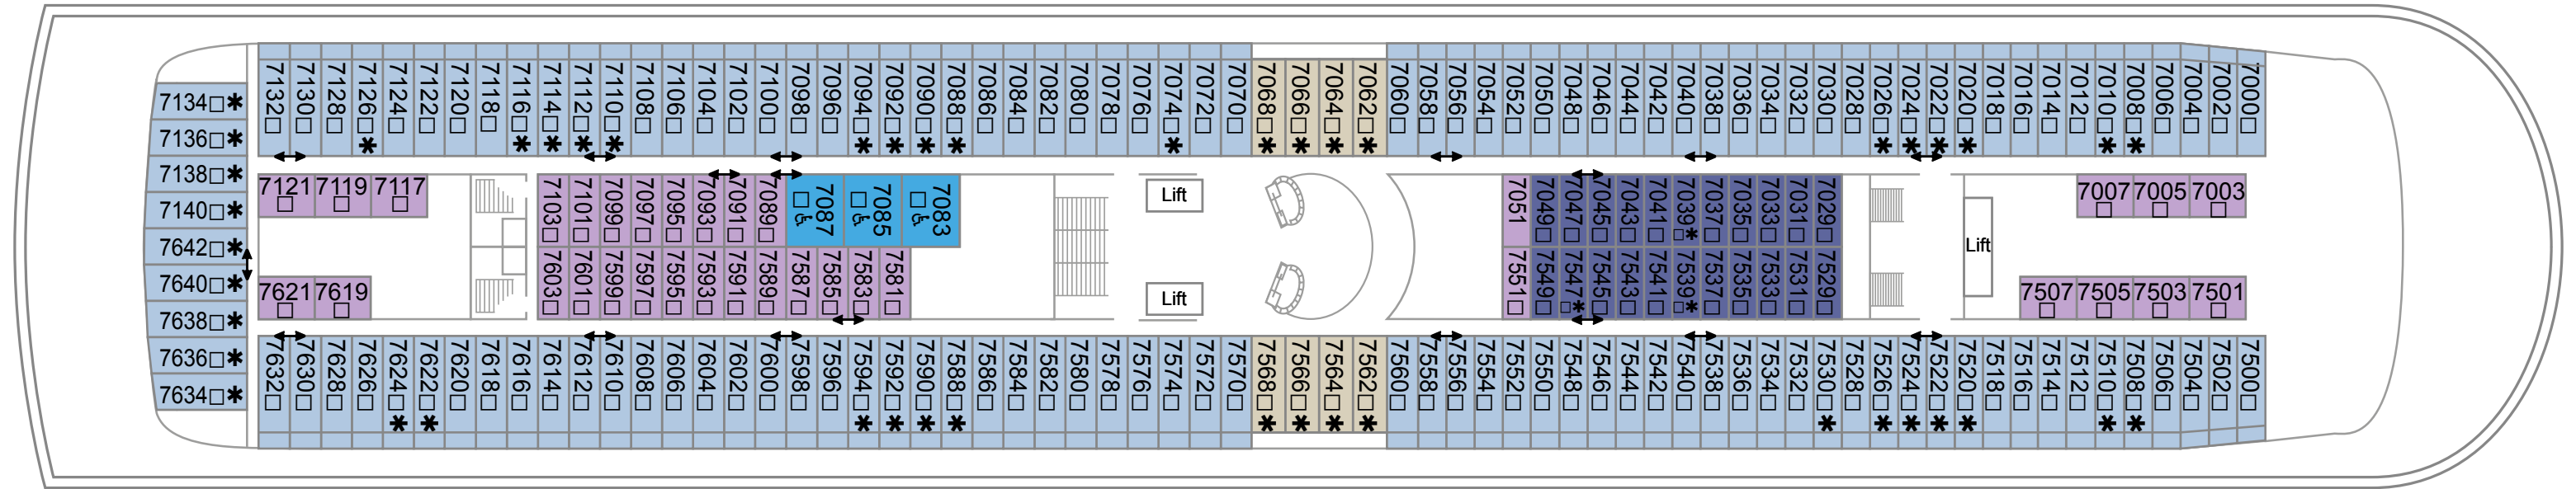

KANSI 4

KANSI 5

KANSI 6

■ Balcony Cabin
 ■ Deluxe Balcony Cabin
 ■ Deck 6/8 Inside Cabin

3 Berth
 * 4 Berth
 ◆ 6 Berth
 ▲ 7 Berth
 □ Converts to double bed
 ♿ Suitable for wheelchairs
 L Twin beds in L shaped configuration
 ● Fixed double bed
 ⇕ Interconnecting Cabin

KANSI 7

Deluxe Cabin
 Deluxe Balcony Cabin
 Deck 7/8 Inside Plus Cabin
 Deck 6/8 Inside Cabin
 Adapted Inside Cabin

3 Berth * 4 Berth ◆ 6 Berth ▲ 7 Berth □ Converts to double bed ♿ Suitable for wheelchairs L Twin beds in L shaped configuration ● Fixed double bed ↕ Interconnecting Cabin

KANSI 8

■ Royal Suite
 ■ Executive Suite
 ■ Grand Suite
 ■ Family Suite
 ■ Family Junior Suite
 ■ Junior Suite
 ■ Deluxe Cabin
 ■ Deck 7/8 Inside Plus Cabin
 ■ Deck 6/8 Inside Cabin

3 Berth
 * 4 Berth
 ◆ 6 Berth
 ▲ 7 Berth
 □ Converts to double bed
 ♿ Suitable for wheelchairs
 L Twin beds in L shaped configuration
 ● Fixed double bed
 ↕ Interconnecting Cabin

KANSI 9

KANSI 10

KANSI 11