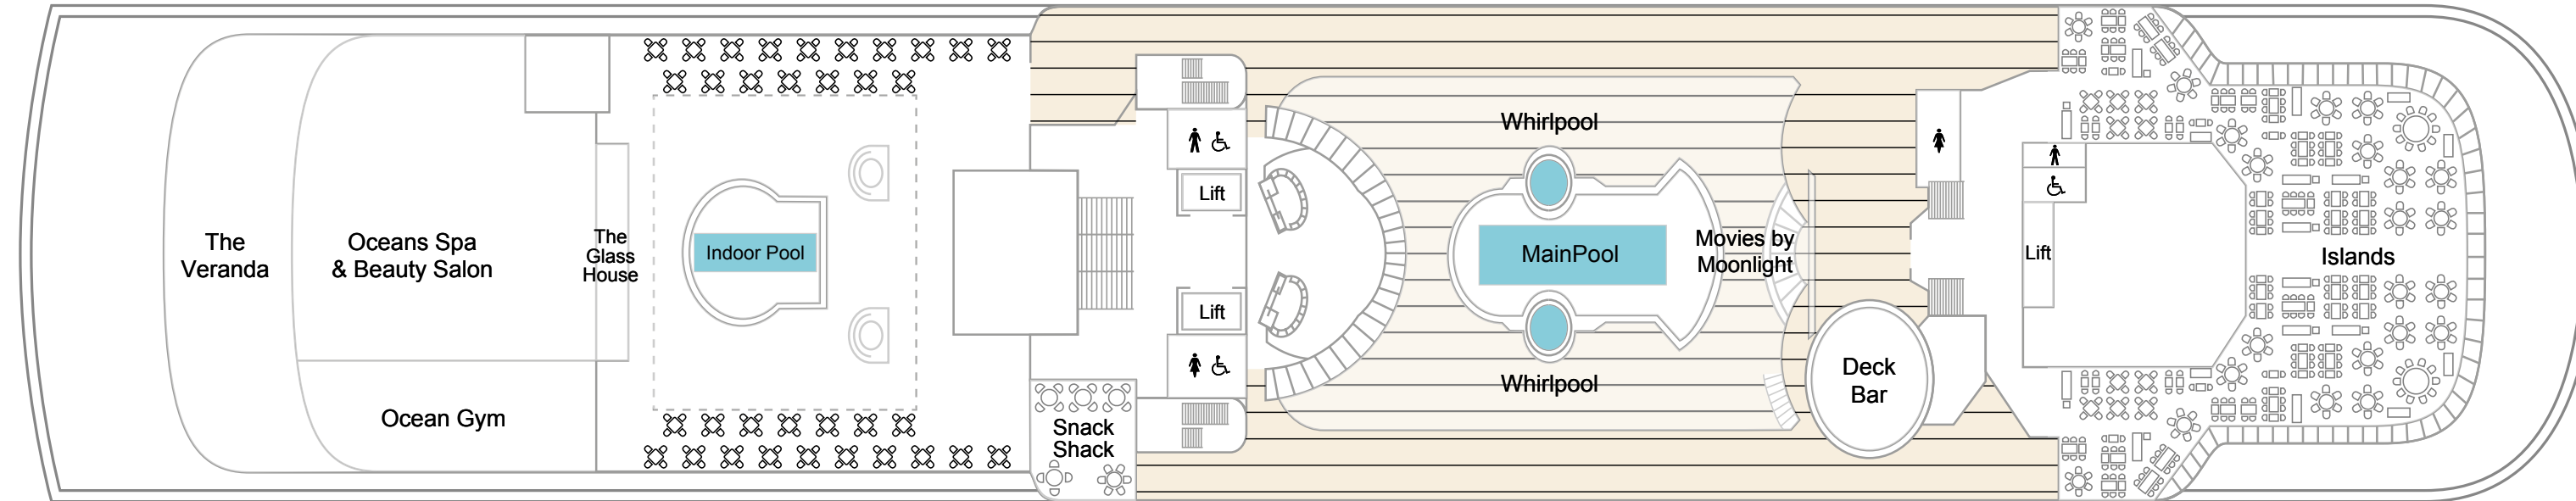

KANSI 4

KANSI 5

KANSI 6

■ Balcony Cabin
 ■ Deluxe Balcony Cabin
 ■ Deck 6/8 Inside Cabin

3 Berth
 * 4 Berth
 ◆ 6 Berth
 ▲ 7 Berth
 □ Converts to double bed
 ♿ Suitable for wheelchairs
 L Twin beds in L shaped configuration
 ● Fixed double bed
 ⇕ Interconnecting Cabin

KANSI 7

Deluxe Cabin
 Deluxe Balcony Cabin
 Deck 7/8 Inside Plus Cabin
 Deck 6/8 Inside Cabin
 Adapted Inside Cabin

3 Berth * 4 Berth ◆ 6 Berth ▲ 7 Berth □ Converts to double bed ♿ Suitable for wheelchairs L Twin beds in L shaped configuration ● Fixed double bed ↕ Interconnecting Cabin

KANSI 8

■ Royal Suite
 ■ Executive Suite
 ■ Grand Suite
 ■ Family Suite
 ■ Family Junior Suite
 ■ Junior Suite
 ■ Deluxe Cabin
 ■ Deck 7/8 Inside Plus Cabin
 ■ Deck 6/8 Inside Cabin

3 Berth
 * 4 Berth
 ◆ 6 Berth
 ▲ 7 Berth
 □ Converts to double bed
 ♿ Suitable for wheelchairs
 L Twin beds in L shaped configuration
 ● Fixed double bed
 ↕ Interconnecting Cabin