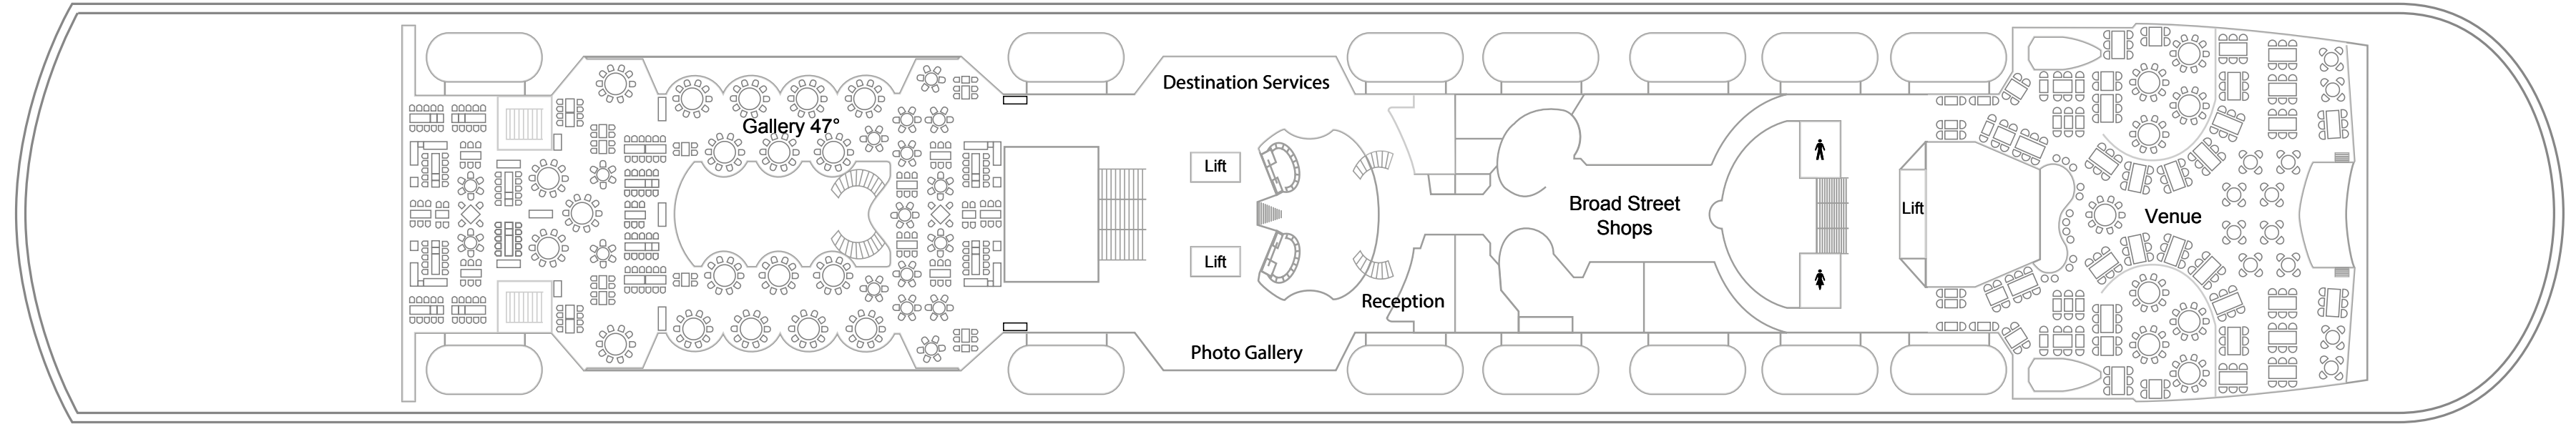

KANSI 4

KANSI 5

KANSI 6

■ Balcony Cabin
 ■ Deluxe Balcony Cabin
 ■ Deck 6/8 Inside Cabin

3 Berth
 * 4 Berth
 ◆ 6 Berth
 ▲ 7 Berth
 □ Converts to double bed
 ♿ Suitable for wheelchairs
 L Twin beds in L shaped configuration
 ● Fixed double bed
 ↕ Interconnecting Cabin

KANSI 7

Deluxe Cabin
 Deluxe Balcony Cabin
 Deck 7/8 Inside Plus Cabin
 Deck 6/8 Inside Cabin
 Adapted Inside Cabin

3 Berth * 4 Berth ◆ 6 Berth ▲ 7 Berth □ Converts to double bed ♿ Suitable for wheelchairs L Twin beds in L shaped configuration ● Fixed double bed ↕ Interconnecting Cabin

KANSI 8

- Royal Suite
 ■ Executive Suite
 ■ Grand Suite
 ■ Family Suite
 ■ Family Junior Suite
 ■ Junior Suite
 ■ Deluxe Cabin
 ■ Deck 7/8 Inside Plus Cabin
 ■ Deck 6/8 Inside Cabin
- # 3 Berth
 * 4 Berth
 ◆ 6 Berth
 ▲ 7 Berth
 □ Converts to double bed
 ♿ Suitable for wheelchairs
 L Twin beds in L shaped configuration
 ● Fixed double bed
 ↔ Interconnecting Cabin