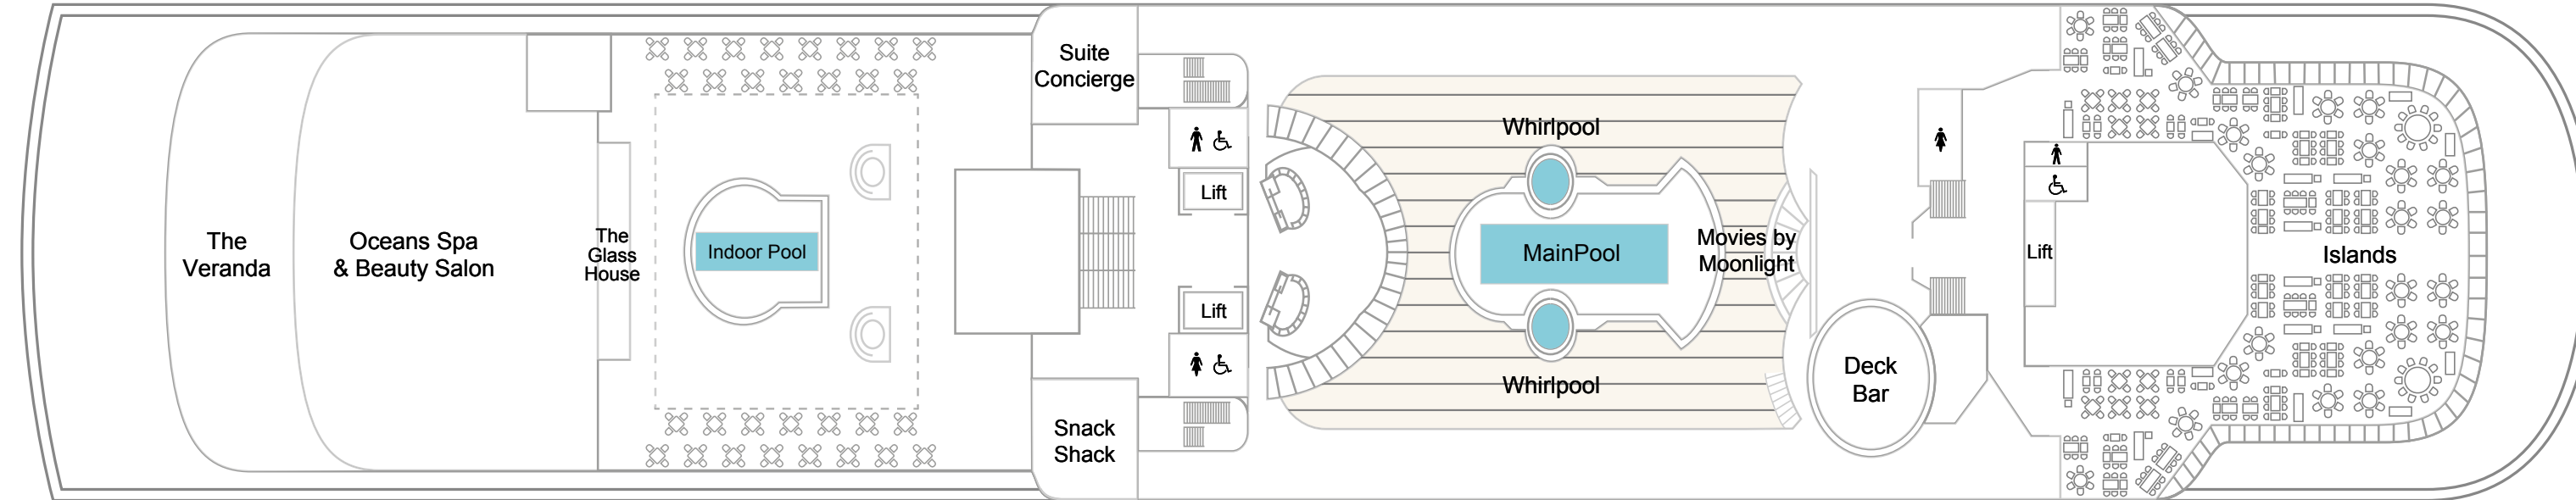

KANSI 4

KANSI 5

KANSI 6

■ Balcony Cabin
 ■ Deluxe Balcony Cabin
 ■ Deck 6/8 Inside Cabin

3 Berth
 * 4 Berth
 ◆ 6 Berth
 ▲ 7 Berth
 □ Converts to double bed
 ♿ Suitable for wheelchairs
 L Twin beds in L shaped configuration
 ● Fixed double bed
 ↕ Interconnecting Cabin

KANSI 7

Deluxe Cabin
 Deluxe Balcony Cabin
 Deck 7/8 Inside Plus Cabin
 Deck 6/8 Inside Cabin
 Adapted Inside Cabin

3 Berth * 4 Berth ◆ 6 Berth ▲ 7 Berth □ Converts to double bed ♿ Suitable for wheelchairs L Twin beds in L shaped configuration ● Fixed double bed ↕ Interconnecting Cabin

KANSI 8

- Royal Suite
 ■ Executive Suite
 ■ Grand Suite
 ■ Family Suite
 ■ Family Junior Suite
 ■ Junior Suite
 ■ Deluxe Cabin
 ■ Deck 7/8 Inside Plus Cabin
 ■ Deck 6/8 Inside Cabin
- # 3 Berth
 * 4 Berth
 ◆ 6 Berth
 ▲ 7 Berth
 □ Converts to double bed
 ♿ Suitable for wheelchairs
 L Twin beds in L shaped configuration
 ● Fixed double bed
 ↔ Interconnecting Cabin