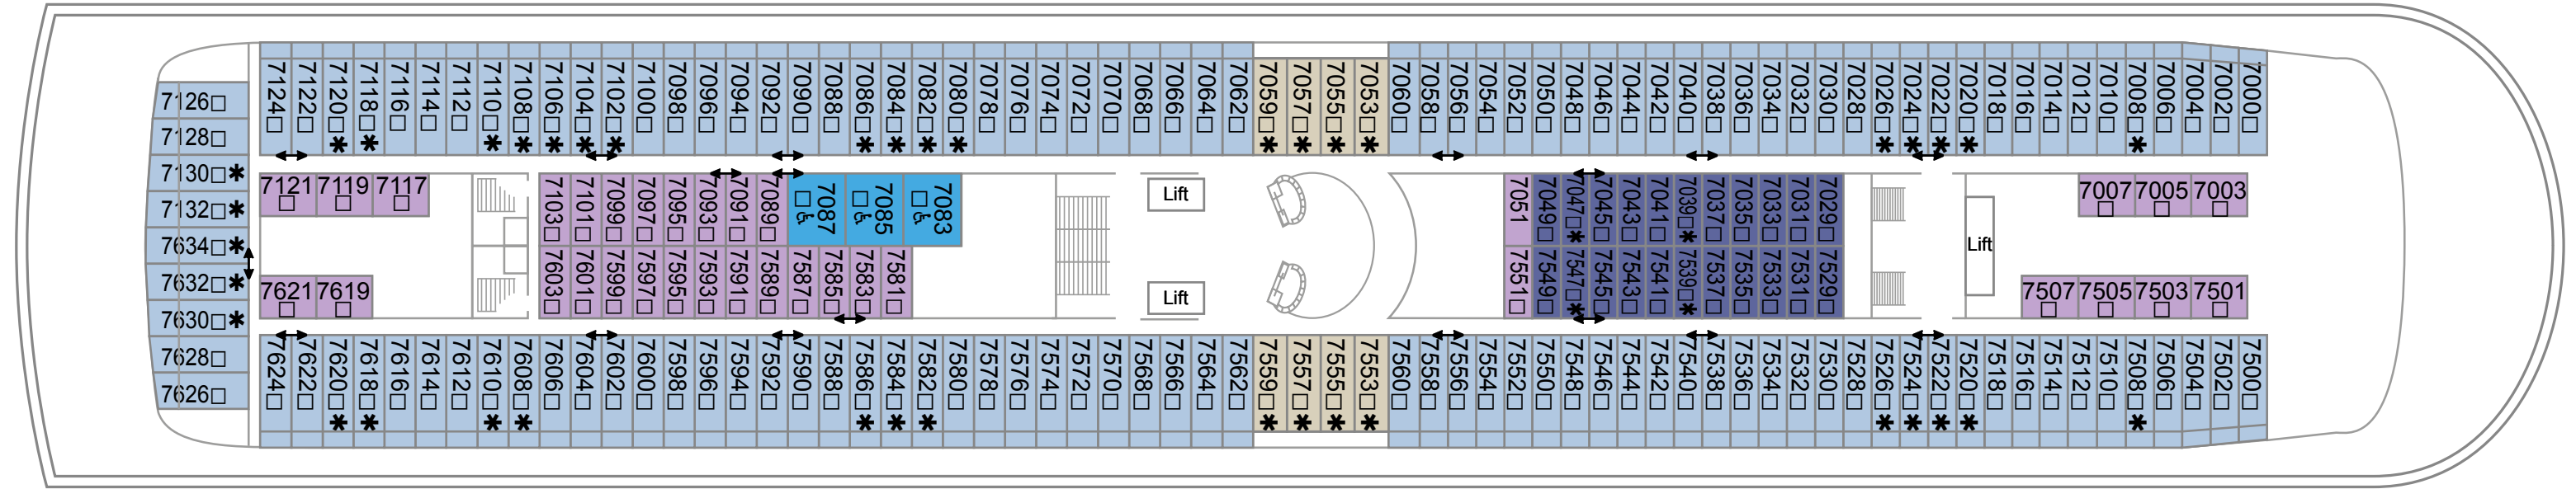

KANSI 4

KANSI 5

KANSI 6

■ Balcony Cabin
 ■ Deluxe Balcony Cabin
 ■ Deck 6/8 Inside Cabin

3 Berth
 * 4 Berth
 ◆ 6 Berth
 ▲ 7 Berth
 □ Converts to double bed
 ♿ Suitable for wheelchairs
 L Twin beds in L shaped configuration
 ● Fixed double bed
 ↕ Interconnecting Cabin

KANSI 7

Deluxe Cabin
 Deluxe Balcony Cabin
 Deck 7/8 Inside Plus Cabin
 Deck 6/8 Inside Cabin
 Adapted Inside Cabin

3 Berth * 4 Berth ◆ 6 Berth ▲ 7 Berth □ Converts to double bed ♿ Suitable for wheelchairs L Twin beds in L shaped configuration ● Fixed double bed ↕ Interconnecting Cabin

KANSI 8

- Royal Suite
 ■ Executive Suite
 ■ Grand Suite
 ■ Family Suite
 ■ Family Junior Suite
 ■ Junior Suite
 ■ Deluxe Cabin
 ■ Deck 7/8 Inside Plus Cabin
 ■ Deck 6/8 Inside Cabin
- # 3 Berth
 * 4 Berth
 ◆ 6 Berth
 ▲ 7 Berth
 □ Converts to double bed
 ♿ Suitable for wheelchairs
 L Twin beds in L shaped configuration
 ● Fixed double bed
 ↔ Interconnecting Cabin

KANSI 9

KANSI 10

KANSI 11