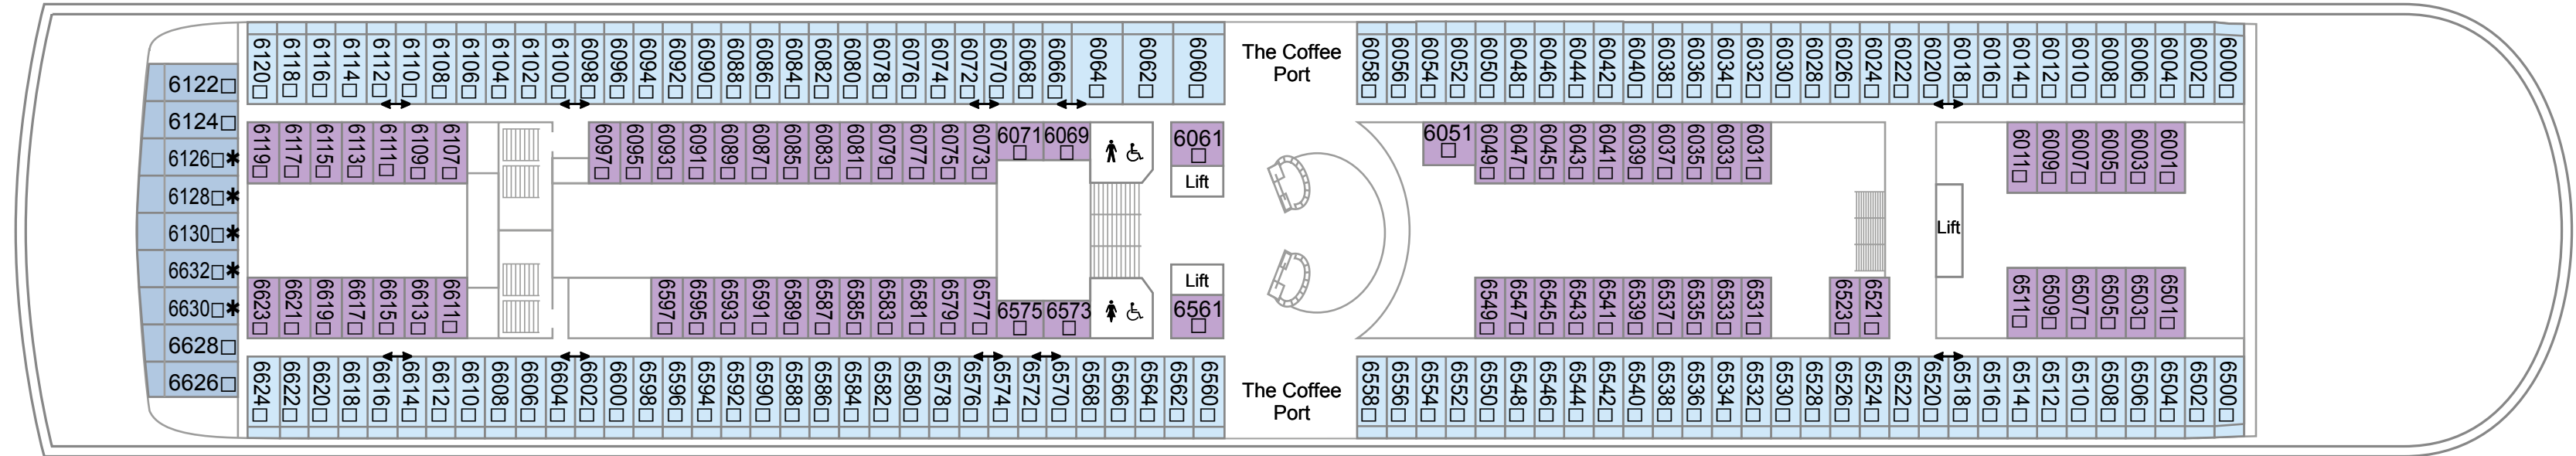

KANSI 4

KANSI 5

KANSI 6

■ Balcony Cabin
 ■ Deluxe Balcony Cabin
 ■ Deck 6/8 Inside Cabin

3 Berth
 * 4 Berth
 ◆ 6 Berth
 ▲ 7 Berth
 □ Converts to double bed
 ♿ Suitable for wheelchairs
 L Twin beds in L shaped configuration
 ● Fixed double bed
 ↕ Interconnecting Cabin

KANSI 7

Deluxe Cabin
 Deluxe Balcony Cabin
 Deck 7/8 Inside Plus Cabin
 Deck 6/8 Inside Cabin
 Adapted Inside Cabin

3 Berth * 4 Berth ◆ 6 Berth ▲ 7 Berth □ Converts to double bed ♿ Suitable for wheelchairs L Twin beds in L shaped configuration ● Fixed double bed ↕ Interconnecting Cabin

KANSI 8

- Royal Suite
 ■ Executive Suite
 ■ Grand Suite
 ■ Family Suite
 ■ Family Junior Suite
 ■ Junior Suite
 ■ Deluxe Cabin
 ■ Deck 7/8 Inside Plus Cabin
 ■ Deck 6/8 Inside Cabin
- # 3 Berth
 * 4 Berth
 ◆ 6 Berth
 ▲ 7 Berth
 □ Converts to double bed
 ♿ Suitable for wheelchairs
 L Twin beds in L shaped configuration
 ● Fixed double bed
 ↔ Interconnecting Cabin

KANSI 9

KANSI 10

KANSI 11