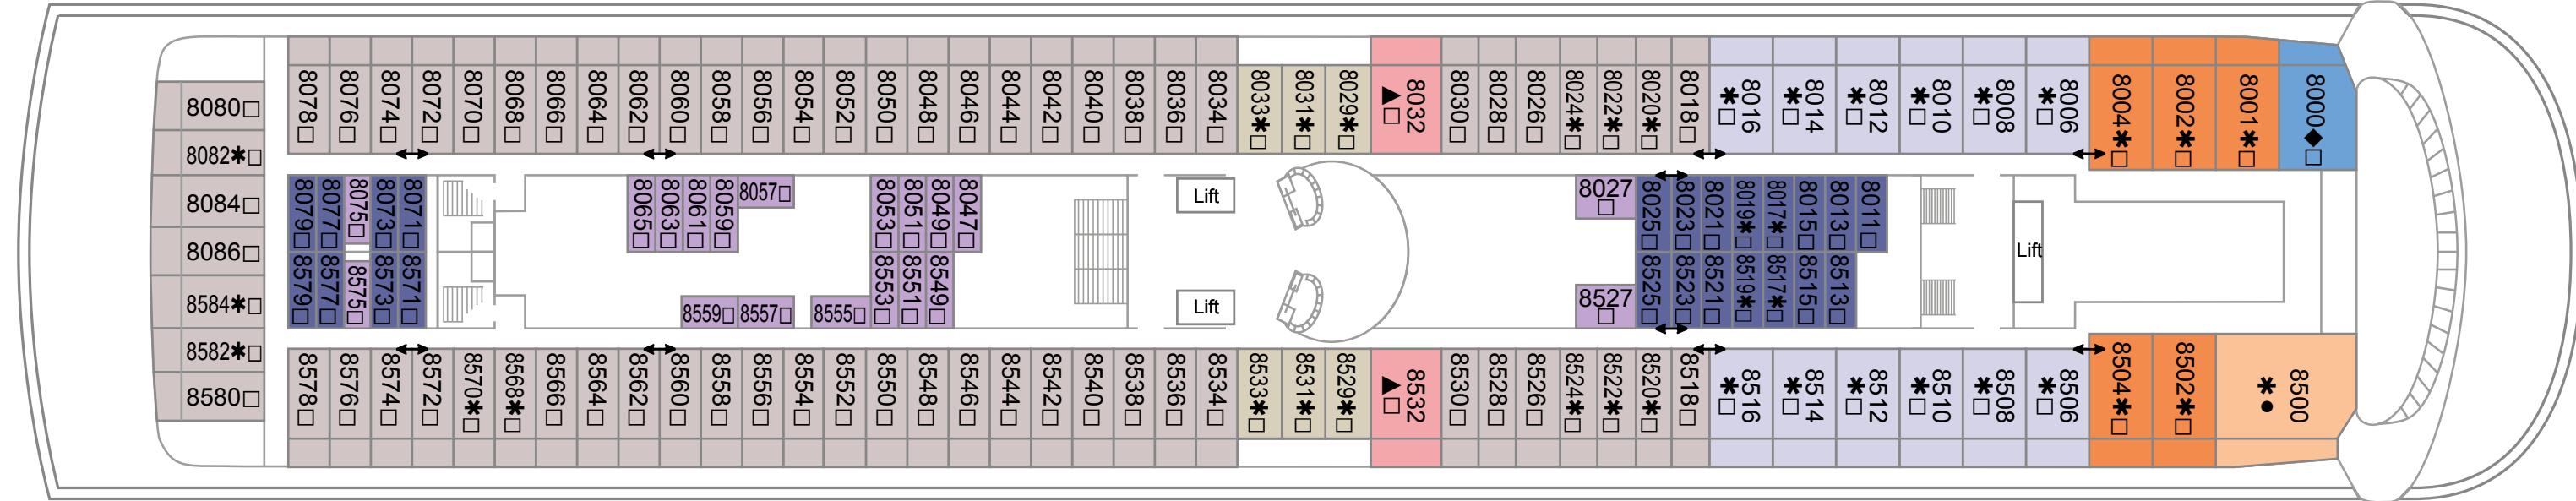

KANSI 4

KANSI 5

KANSI 6

■ Balcony Cabin
 ■ Deluxe Balcony Cabin
 ■ Deck 6/8 Inside Cabin

3 Berth
 * 4 Berth
 ◆ 6 Berth
 ▲ 7 Berth
 □ Converts to double bed
 ♿ Suitable for wheelchairs
 L Twin beds in L shaped configuration
 ● Fixed double bed
 ↕ Interconnecting Cabin

KANSI 7

Deluxe Cabin
 Deluxe Balcony Cabin
 Deck 7/8 Inside Plus Cabin
 Deck 6/8 Inside Cabin
 Adapted Inside Cabin

3 Berth * 4 Berth ◆ 6 Berth ▲ 7 Berth □ Converts to double bed ♿ Suitable for wheelchairs L Twin beds in L shaped configuration ● Fixed double bed ↕ Interconnecting Cabin

KANSI 8

- Royal Suite
 ■ Executive Suite
 ■ Grand Suite
 ■ Family Suite
 ■ Family Junior Suite
 ■ Junior Suite
 ■ Deluxe Cabin
 ■ Deck 7/8 Inside Plus Cabin
 ■ Deck 6/8 Inside Cabin
- # 3 Berth
 * 4 Berth
 ◆ 6 Berth
 ▲ 7 Berth
 □ Converts to double bed
 ♿ Suitable for wheelchairs
 L Twin beds in L shaped configuration
 ● Fixed double bed
 ↔ Interconnecting Cabin

KANSI 9

KANSI 10

KANSI 11