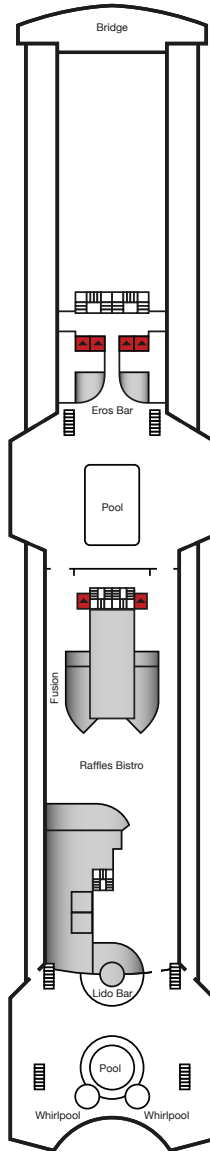

# Magellan Deck Plan

- 12 Sun Deck
- 11 Navigator Deck
- 10 Columbus Deck
- 9 Magellan Deck
- 8 Amundsen Deck
- 7 Pacific Upper Deck
- 6 Atlantic Main Deck
- 5 Baltic Reception Deck
- 4 Caribbean Deck

Sun Deck 12

Navigator Deck 11

Columbus Deck 10

Magellan Deck 9

Amundsen Deck 8

Pacific Upper Deck 7

Atlantic Main Deck 6

Baltic Reception Deck 5

Caribbean Deck 4

**CABIN CATEGORY LEGEND**

	Cat RS	Royal Suite
	Cat DS	De Luxe Suite
	Cat JS	Junior Suite
	Cat 12	Premium Twin
	Cat 11	Superior Plus Twin
	Cat 10	Superior Single
	Cat 9	Superior Twin
	Cat 8	Standard Plus Twin
	Cat 7	Standard Twin
	Cat 6	Standard Twin
	Cat 5	Superior Single (Inner)
	Cat 4	Premium Twin (Inner)
	Cat 3	Superior Twin (Inner)
	Cat 2	Standard Plus Twin (Inner)
	Cat 1	Standard Twin (Inner)

Footnote: All categories with ocean view unless stated.

**SYMBOL LEGEND**

- Lift
- One bed with additional pullman berth
- Partially obstructed view
- Third and/or fourth berths
- Additional sofa bed
- Wheelchair accessible cabins with facilities for the Disabled
- Cabins with a Queen sized bed