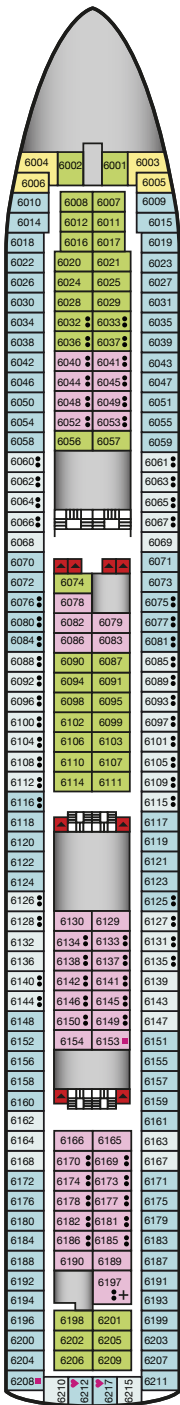

# Magellan Deck Plan

- 12 Sun Deck
- 11 Navigator Deck
- 10 Columbus Deck
- 9 Magellan Deck
- 8 Amundsen Deck
- 7 Pacific Upper Deck
- 6 Atlantic Main Deck
- 5 Baltic Reception Deck
- 4 Caribbean Deck

Sun Deck 12

Navigator Deck 11

Columbus Deck 10

Magellan Deck 9

Amundsen Deck 8

Pacific Upper Deck 7

Atlantic Main Deck 6

Baltic Reception Deck 5

Caribbean Deck 4

**CABIN CATEGORY LEGEND**

	Cat RS	Royal Suite
	Cat DS	De Luxe Suite
	Cat JS	Junior Suite
	Cat 12	Premium Twin
	Cat 11	Superior Plus Twin
	Cat 10	Superior Single
	Cat 9	Superior Twin
	Cat 8	Standard Plus Twin
	Cat 7	Standard Twin
	Cat 6	Standard Twin
	Cat 5	Superior Single (Inner)
	Cat 4	Premium Twin (Inner)
	Cat 3	Superior Twin (Inner)
	Cat 2	Standard Plus Twin (Inner)
	Cat 1	Standard Twin (Inner)

Footnote: All categories with ocean view unless stated.

**SYMBOL LEGEND**

- Lift
- One bed with additional pullman berth
- Partially obstructed view
- Third and/or fourth berths
- Additional sofa bed
- Wheelchair accessible cabins with facilities for the Disabled
- Cabins with a Queen sized bed