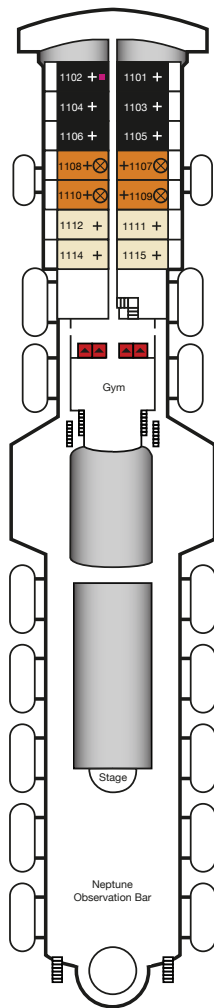

# Magellan Deck Plan

- 12 Sun Deck
- 11 Navigator Deck
- 10 Columbus Deck
- 9 Magellan Deck
- 8 Amundsen Deck
- 7 Pacific Upper Deck
- 6 Atlantic Main Deck
- 5 Baltic Reception Deck
- 4 Caribbean Deck

Sun Deck 12

**CABIN CATEGORY LEGEND**

	Cat RS	Royal Suite
	Cat DS	De Luxe Suite
	Cat JS	Junior Suite
	Cat 12	Premium Twin
	Cat 11	Superior Plus Twin
	Cat 10	Superior Single
	Cat 9	Superior Twin
	Cat 8	Standard Plus Twin
	Cat 7	Standard Twin
	Cat 6	Standard Twin
	Cat 5	Superior Single (Inner)
	Cat 4	Premium Twin (Inner)
	Cat 3	Superior Twin (Inner)
	Cat 2	Standard Plus Twin (Inner)
	Cat 1	Standard Twin (Inner)

Footnote: All categories with ocean view unless stated.

**SYMBOL LEGEND**

- Lift
- One bed with additional pullman berth
- Partially obstructed view
- Third and/or fourth berths
- Additional sofa bed
- Wheelchair accessible cabins with facilities for the Disabled
- Cabins with a Queen sized bed

All Suites have a fixed Queen sized bed.

Magellan Deck Plan 2018 UK Edition.

This plan shows the location of cabins and public areas only as a guide. It is not drawn to scale. The cabin and public room configurations are believed to be correct at the time of production.