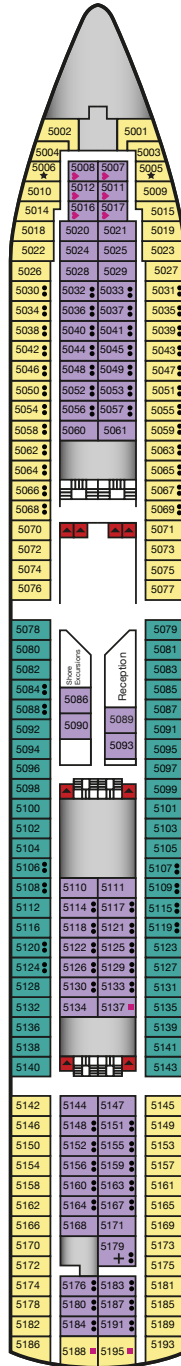

# Magellan Deck Plan

- 12 Sun Deck
- 11 Navigator Deck
- 10 Columbus Deck
- 9 Magellan Deck
- 8 Amundsen Deck
- 7 Pacific Upper Deck
- 6 Atlantic Main Deck
- 5 Baltic Reception Deck
- 4 Caribbean Deck

Sun Deck 12

Navigator Deck 11

Columbus Deck 10

Magellan Deck 9

Amundsen Deck 8

Pacific Upper Deck 7

Atlantic Main Deck 6

Baltic Reception Deck 5

Caribbean Deck 4

**CABIN CATEGORY LEGEND**

	Cat RS	Royal Suite
	Cat DS	De Luxe Suite
	Cat JS	Junior Suite
	Cat 12	Premium Twin
	Cat 11	Superior Plus Twin
	Cat 10	Superior Single
	Cat 9	Superior Twin
	Cat 8	Standard Plus Twin
	Cat 7	Standard Twin
	Cat 6	Standard Twin
	Cat 5	Superior Single (Inner)
	Cat 4	Premium Twin (Inner)
	Cat 3	Superior Twin (Inner)
	Cat 2	Standard Plus Twin (Inner)
	Cat 1	Standard Twin (Inner)

All Suites have a fixed Queen sized bed.

Magellan Deck Plan 2018 UK Edition.

This plan shows the location of cabins and public areas only as a guide. It is not drawn to scale. The cabin and public room configurations are believed to be correct at the time of production.