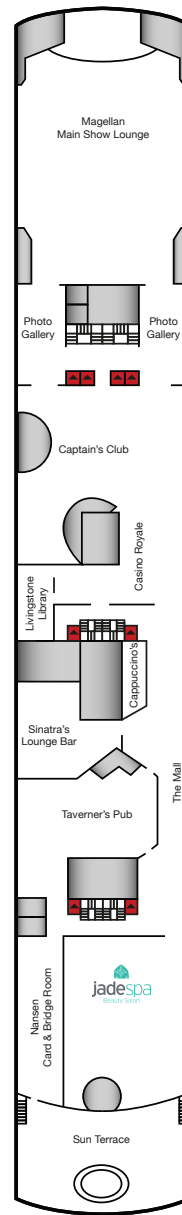

# Magellan Deck Plan

- 12 Sun Deck
- 11 Navigator Deck
- 10 Columbus Deck
- 9 Magellan Deck
- 8 Amundsen Deck
- 7 Pacific Upper Deck
- 6 Atlantic Main Deck
- 5 Baltic Reception Deck
- 4 Caribbean Deck

Sun Deck 12

Navigator Deck 11

Columbus Deck 10

Magellan Deck 9

Amundsen Deck 8

Pacific Upper Deck 7

Atlantic Main Deck 6

Baltic Reception Deck 5

Caribbean Deck 4

**CABIN CATEGORY LEGEND**

	Cat RS	Royal Suite
	Cat DS	De Luxe Suite
	Cat JS	Junior Suite
	Cat 12	Premium Twin
	Cat 11	Superior Plus Twin
	Cat 10	Superior Single
	Cat 9	Superior Twin
	Cat 8	Standard Plus Twin
	Cat 7	Standard Twin
	Cat 6	Standard Twin
	Cat 5	Superior Single (Inner)
	Cat 4	Premium Twin (Inner)
	Cat 3	Superior Twin (Inner)
	Cat 2	Standard Plus Twin (Inner)
	Cat 1	Standard Twin (Inner)

Footnote: All categories with ocean view unless stated.

**SYMBOL LEGEND**

- Lift
- One bed with additional pullman berth
- Partially obstructed view
- Third and/or fourth berths
- Additional sofa bed
- Wheelchair accessible cabins with facilities for the Disabled
- Cabins with a Queen sized bed