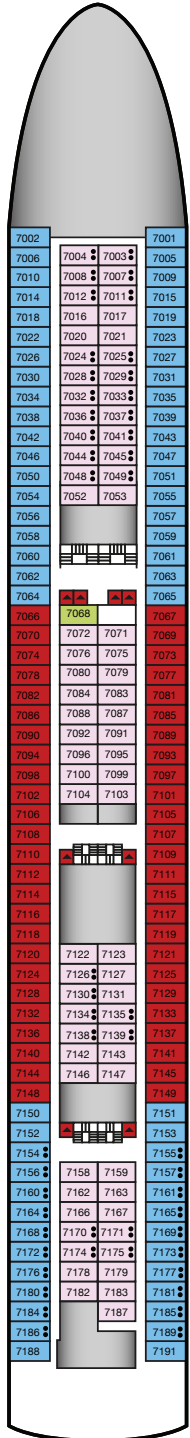

# Magellan Deck Plan

- 12 Sun Deck
- 11 Navigator Deck
- 10 Columbus Deck
- 9 Magellan Deck
- 8 Amundsen Deck
- 7 Pacific Upper Deck
- 6 Atlantic Main Deck
- 5 Baltic Reception Deck
- 4 Caribbean Deck

Sun Deck 12

Navigator Deck 11

Columbus Deck 10

Magellan Deck 9

Amundsen Deck 8

Pacific Upper Deck 7

Atlantic Main Deck 6

Baltic Reception Deck 5

Caribbean Deck 4

**CABIN CATEGORY LEGEND**

	Cat RS	Royal Suite
	Cat DS	De Luxe Suite
	Cat JS	Junior Suite
	Cat 12	Premium Twin
	Cat 11	Superior Plus Twin
	Cat 10	Superior Single
	Cat 9	Superior Twin
	Cat 8	Standard Plus Twin
	Cat 7	Standard Twin
	Cat 6	Standard Twin
	Cat 5	Superior Single (Inner)
	Cat 4	Premium Twin (Inner)
	Cat 3	Superior Twin (Inner)
	Cat 2	Standard Plus Twin (Inner)
	Cat 1	Standard Twin (Inner)

Footnote: All categories with ocean view unless stated.

**SYMBOL LEGEND**

- Lift
- One bed with additional pullman berth
- Partially obstructed view
- Third and/or fourth berths
- Additional sofa bed
- Wheelchair accessible cabins with facilities for the Disabled
- Cabins with a Queen sized bed