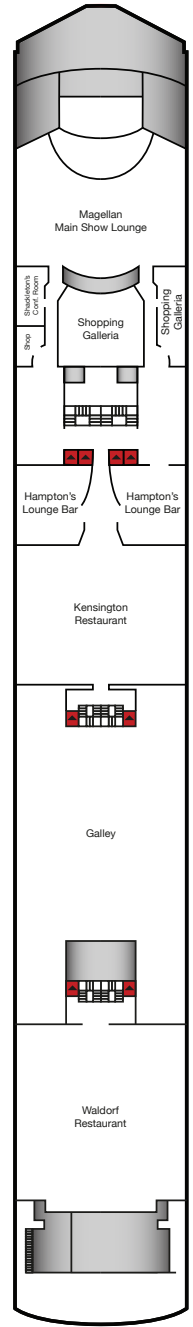

# Magellan Deck Plan

- 12 Sun Deck
- 11 Navigator Deck
- 10 Columbus Deck
- 9 Magellan Deck
- 8 Amundsen Deck
- 7 Pacific Upper Deck
- 6 Atlantic Main Deck
- 5 Baltic Reception Deck
- 4 Caribbean Deck

Sun Deck 12

Navigator Deck 11

Columbus Deck 10

Magellan Deck 9

Amundsen Deck 8

Pacific Upper Deck 7

Atlantic Main Deck 6

Baltic Reception Deck 5

Caribbean Deck 4

**CABIN CATEGORY LEGEND**

	Cat RS	Royal Suite
	Cat DS	De Luxe Suite
	Cat JS	Junior Suite
	Cat 12	Premium Twin
	Cat 11	Superior Plus Twin
	Cat 10	Superior Single
	Cat 9	Superior Twin
	Cat 8	Standard Plus Twin
	Cat 7	Standard Twin
	Cat 6	Standard Twin
	Cat 5	Superior Single (Inner)
	Cat 4	Premium Twin (Inner)
	Cat 3	Superior Twin (Inner)
	Cat 2	Standard Plus Twin (Inner)
	Cat 1	Standard Twin (Inner)

Footnote: All categories with ocean view unless stated.

**SYMBOL LEGEND**

- Lift
- One bed with additional pullman berth
- Partially obstructed view
- Third and/or fourth berths
- Additional sofa bed
- Wheelchair accessible cabins with facilities for the Disabled
- Cabins with a Queen sized bed