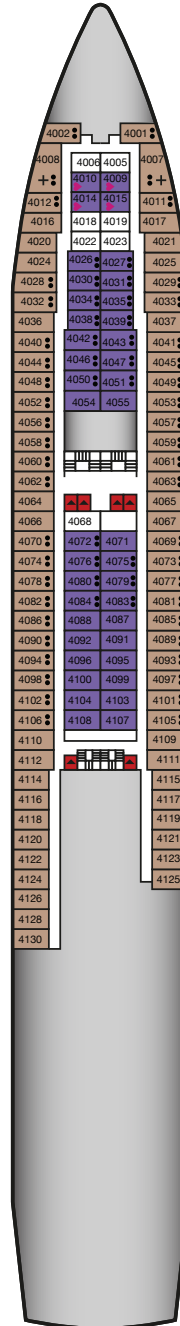

# Magellan Deck Plan

- 12 Sun Deck
- 11 Navigator Deck
- 10 Columbus Deck
- 9 Magellan Deck
- 8 Amundsen Deck
- 7 Pacific Upper Deck
- 6 Atlantic Main Deck
- 5 Baltic Reception Deck
- 4 Caribbean Deck

Sun Deck 12

Navigator Deck 11

Columbus Deck 10

Magellan Deck 9

Amundsen Deck 8

Pacific Upper Deck 7

Atlantic Main Deck 6

Baltic Reception Deck 5

Caribbean Deck 4

**CABIN CATEGORY LEGEND**

	Cat RS	Royal Suite
	Cat DS	De Luxe Suite
	Cat JS	Junior Suite
	Cat 12	Premium Twin
	Cat 11	Superior Plus Twin
	Cat 10	Superior Single
	Cat 9	Superior Twin
	Cat 8	Standard Plus Twin
	Cat 7	Standard Twin
	Cat 6	Standard Twin
	Cat 5	Superior Single (Inner)
	Cat 4	Premium Twin (Inner)
	Cat 3	Superior Twin (Inner)
	Cat 2	Standard Plus Twin (Inner)
	Cat 1	Standard Twin (Inner)

Footnote: All categories with ocean view unless stated.

**SYMBOL LEGEND**

- Lift
- One bed with additional pullman berth
- Partially obstructed view
- Third and/or fourth berths
- Additional sofa bed
- Wheelchair accessible cabins with facilities for the Disabled
- Cabins with a Queen sized bed